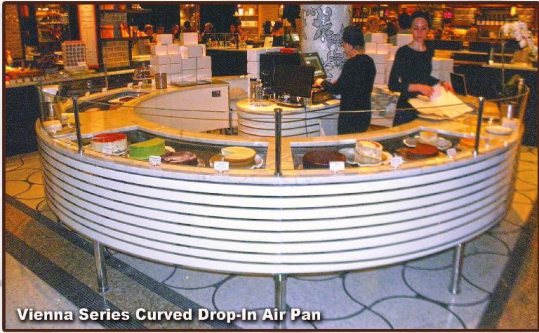

## THE FOOD HALL AT THE PLAZA HOTEL

Our Customers know what they want; they have a vivid picture of the finished project in their mind! Our mission is to guide you through the process from conception to completion. The RPI design and engineering team takes the "concept" and brings it to fruition. Your "reality" makes its way through five major production zones. Our specialized manufacturing technicians guide the product along each step of the journey. Our expertise allows your product to move on seamlessly to our testing facility, to our shipping department and to your location!

FROM CONCEPT  
TO REALITY!

THE FOOD HALL AT THE PLAZA HOTEL  
EXPANSION

**RPI** FOOD FURNITURE™

Vienna Series Counter Top  
Tapas Presenter

MODEL #  
VICC-60-R-RR T

CONSULT FACTORY FOR FULL DETAILED SPECIFICATIONS

## CUSTOMIZED ADVANTAGE

Vienna Series Curved Drop-In Air Pan

FROM CONCEPT  
TO COMPLETION!

4. CONSULT FACTORY FOR ADDITIONAL INFORMATION

THE FOOD HALL AT THE PLAZA HOTEL  
EXPANSION

**RPI** FOOD FURNITURE™