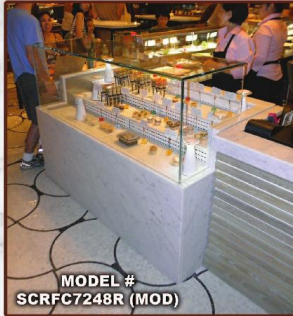

Vienna Series Cold Display  
with Split Front Glass

MODEL #  
VICD5-27-R-SQ-RR (MOD)

6.

THE FOOD HALL AT THE PLAZA HOTEL  
EXPANSION

RPI FOOD FURNITURE™

Monarch Series Chocolate Case with UV Bonded Glass (Refrigerated)

CUSTOM SUSHI  
DISPLAY CASE

MODEL #  
SCRFC7248R (MOD)

CONSULT FACTORY FOR ADDITIONAL INFORMATION 7.