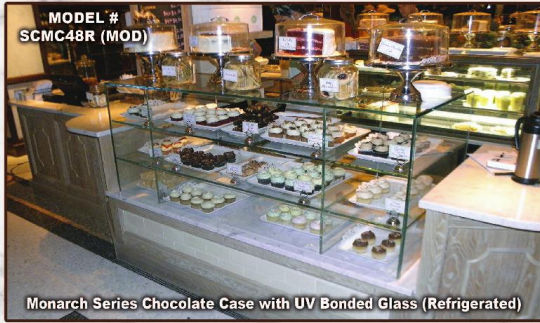

Vienna Series Cold Display  
with Split Front Glass

MODEL #  
VICD5-27-R-SQ-RR (MOD)

6.

THE FOOD HALL AT THE PLAZA HOTEL  
EXPANSION

RPI FOOD FURNITURE™

Monarch Series Chocolate Case with UV Bonded Glass (Refrigerated)