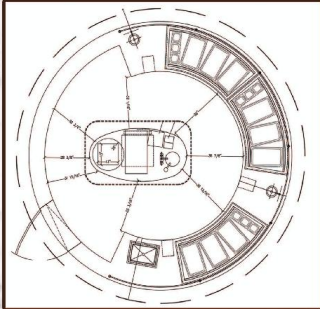

Vienna Series Curved Drop-In Air Pan

FROM CONCEPT
TO COMPLETION!

4. CONSULT FACTORY FOR ADDITIONAL INFORMATION