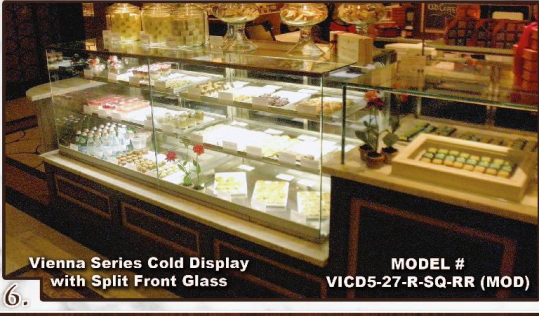

FROM CONCEPT  
TO REALITY!

THE FOOD HALL AT THE PLAZA HOTEL  
EXPANSION

**RPI** FOOD FURNITURE™

Vienna Series Counter Top  
Tapas Presenter

MODEL #  
VICC-60-R-RR T

CONSULT FACTORY FOR FULL DETAILED SPECIFICATIONS

Vienna Series Cold Display

MODEL #  
VICD2-27-R-SQ-RR

CONSULT FACTORY FOR FULL, DETAILED SPECIFICATIONS

Vienna Series Cold Display  
with Split Front Glass

MODEL #  
VICD5-27-R-SQ-RR (MOD)

5.

Vienna Series Cold Display  
with Split Front Glass

MODEL #  
VICD5-27-R-SQ-RR (MOD)

6.

THE FOOD HALL AT THE PLAZA HOTEL  
EXPANSION

RPI FOOD FURNITURE™

Monarch Series Chocolate Case with UV Bonded Glass (Refrigerated)