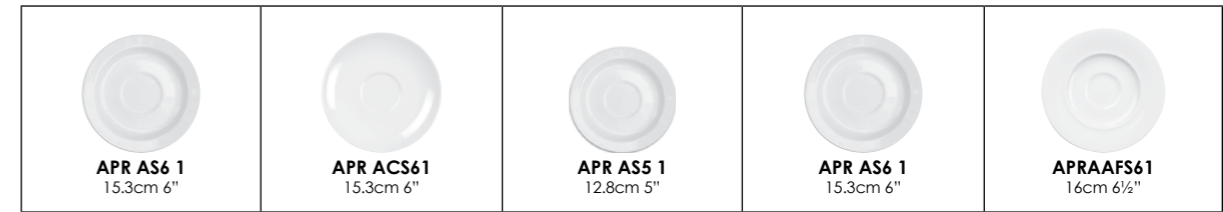

- A green circle in the box indicates the recommended saucer for the chosen cup.
- A black dot indicates alternative saucers the cup will fit on.

ALCHEMY®

Ambience

Exceptional Presentation

 APRAAFS61 16cm 6½"	 APRAATCS1 16.5cm 6½"	 APRAACCS1 13.5cm 5½"	 APR ACS61 15.3cm 6"	 APR AS6 1 15.3cm 6"
---	---	---	--	--

 APRAAFC81 22.7cl 8oz H: 6cm Dia: 10cm	●			●	●
 APRAACT 1 22.7cl 8oz H: 6.5cm Dia: 8cm		●			
 APRAACF 1 12.5cl 4.5oz H: 6cm Dia: 6.5cm			●		
 APRAACM 1 28.4cl 10oz H: 8cm Dia: 7.5cm		●			

- A green circle in the box indicates the recommended saucer for the chosen cup.
- A black dot indicates alternative saucers the cup will fit on.

ALCHEMY®
Performance Fine China

White

Simply Appealing

 APR ASC61 17cl 6oz H: 6cm Dia: 7.5cm	●	●			●
 APR ASC71 20.6cl 7oz H: 6.6cm Dia: 8cm	●	●			●
 APR AEC71 20.6cl 7oz H: 6.5cm Dia: 8.5cm	●	●			
 APR ATC81 22cl 8oz H: 6cm Dia: 10cm	●	●			●
 APR ACC 1 34cl 12oz H: 6.5cm Dia: 11cm	●	●			●
 APR ACC81 22cl 8oz H: 6cm Dia: 10cm	●	●			●
 APR ASC31 8.3cl 3oz H: 5cm Dia: 6cm			●		
 APR AM101 28.4cl 10oz H: 9cm Dia: 8cm			●		
 APR AM 1 28cl 10oz H: 10.5cm Dia: 8cm	●				
 APR AUCB1 28.4cl 10oz H: 5.5cm Dia: 10cm	●			●	
 APR AHCB1 28.4cl 10oz H: 5.5cm Dia: 10cm				●	

- A green circle in the box indicates the recommended saucer for the chosen cup.
- A black dot indicates alternative saucers the cup will fit on.

ALCHEMY®
Performance Fine China

Sequel

Timeless Elegance

 APR ACS61 15.3cm 6"	 APR CS5 1 12.5cm 5"	 APR AS6 1 15.3cm 6"	 APRAAFS61 16cm 6½"
--	--	--	---