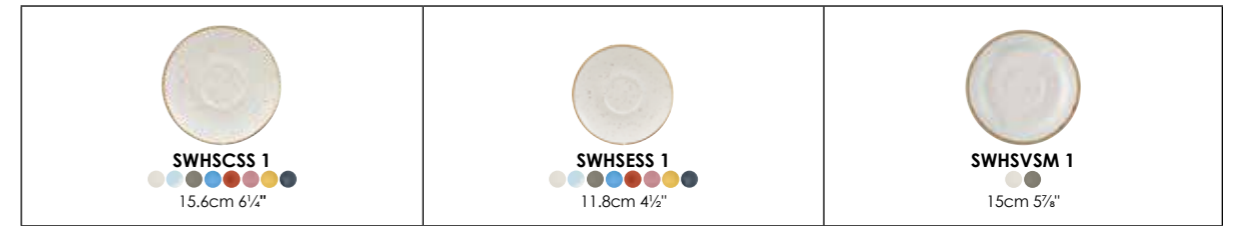

Stonecast®

Rustic charm revived

  SWHSCB441 50cl 17.5oz H: 7cm Dia: 11.5cm	●		
  SWHSCB401 46cl 16oz H: 7cm Dia: 11.5cm	●		
  SWHSCB281 34cl 12oz H: 6.5cm Dia: 11cm	●		
  SWHSCB111 28cl 12oz H: 6.5cm Dia: 11cm	●		
  SWHSCB201 22.7cl 8oz H: 5.5cm Dia: 9.5cm	●		
  SWHSCB061 17cl 6oz H: 5.5cm Dia: 9cm	●		
  SWHSCB91 10cl 3.5oz H: 5.5cm Dia: 6.5cm		●	
  SWHSVSC81 22cl 8oz H: 7cm Dia: 8.5cm			●
  SWHSVM121 34cl 12oz H: 11cm Dia: 8cm	●		

- **Barley White**
  Code: SWHS
- **Duck Egg Blue**
  Code: SDES
- **Peppercorn Grey**
  Code: SPGS
- **Cornflower Blue**
  Code: SCFS
- **Spiced Orange**
  Code: SSOS
- **Petal Pink**
  Code: SPPS
- **Mustard Seed Yellow**
  Code: SMSS
- **Blueberry**
  Code: SBBS

- A green circle in the box indicates the recommended saucer for the chosen cup.
- A black dot indicates alternative saucers the cup will fit on.