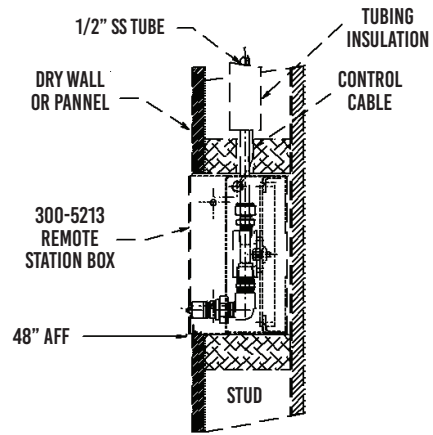

## FEATURES:

- » Stainless Steel Recessed Mounted Remote Station
- » Available w/ Touchpad, Rotary Knob, and Keyswitch Controls
- » Accomodates both SS Tubing or HP Hose
- » Access from Top, Bottom, or Rear of Remote Station
- » 24v Control Panel

# 300-1260 - STAINLESS STEEL RECESSED REMOTE

TOP VIEW

FRONT W/ DOOR

SIDE VIEW

FRONT VIEW

Note: 2" PVC CHASES ARE REQUIRED FOR EACH REMOTE STATION AND ARE NOT QUOTED OR SUPPLIED BY SMT

Single Layer  
 Side View