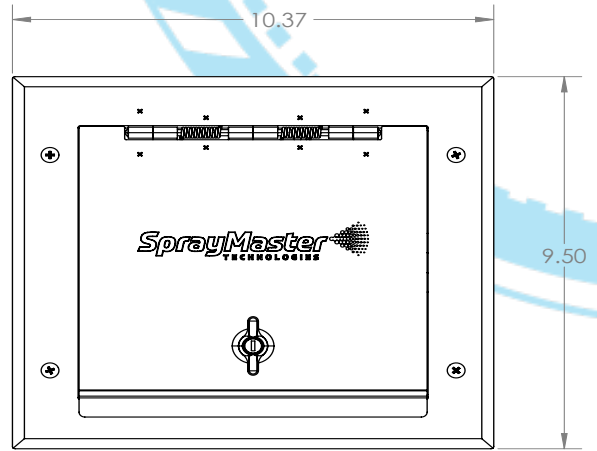

Touchpad Option

Keyswitch Control Option

Rotary Knob Option

# 300-1260 - STAINLESS STEEL RECESSED REMOTE

TOP VIEW

FRONT W/ DOOR

SIDE VIEW

FRONT VIEW

Note: 2" PVC CHASES ARE REQUIRED FOR EACH REMOTE STATION AND ARE NOT QUOTED OR SUPPLIED BY SMT

Single Layer  
 Side View