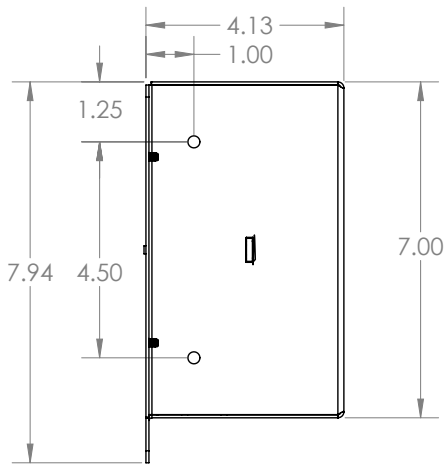

# 300-1260 - STAINLESS STEEL RECESSED REMOTE

TOP VIEW

FRONT W/ DOOR

SIDE VIEW

FRONT VIEW

Note: 2" PVC CHASES ARE REQUIRED FOR EACH REMOTE STATION AND ARE NOT QUOTED OR SUPPLIED BY SMT

Single Layer  
 Side View