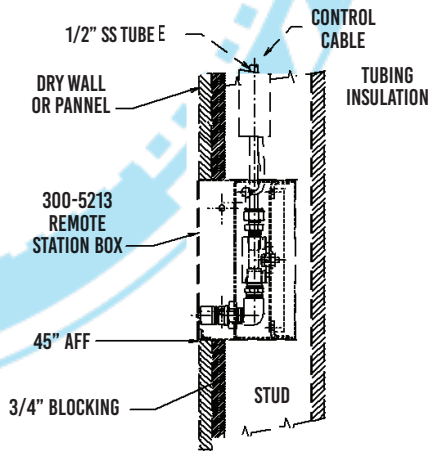

## FEATURES:

- » Stainless Steel Recessed Mounted Remote Station
- » Available w/ Touchpad, Rotary Knob, and Keyswitch Controls
- » Accomodates both SS Tubing or HP Hose
- » Access from Top, Bottom, or Rear of Remote Station
- » 24v Control Panel

# 300-1260 - STAINLESS STEEL RECESSED REMOTE

TOP VIEW

FRONT W/ DOOR

SIDE VIEW

FRONT VIEW

Note: 2" PVC CHASES ARE REQUIRED FOR EACH REMOTE STATION AND ARE NOT QUOTED OR SUPPLIED BY SMT

Single Layer  
 Side View