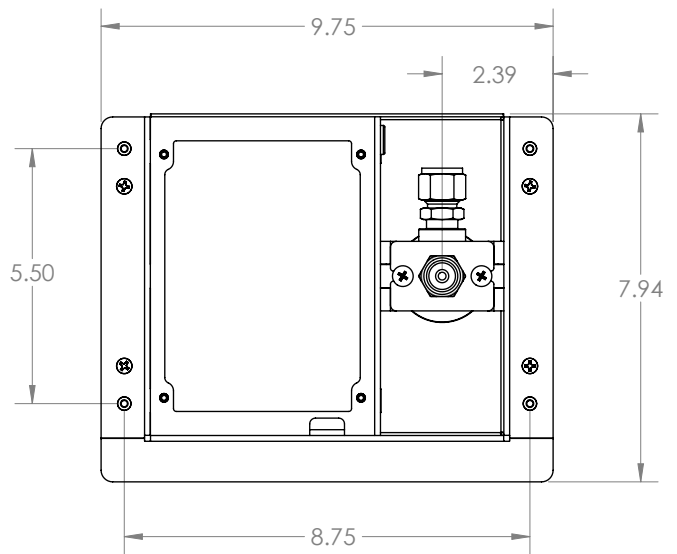

## FEATURES:

- » Stainless Steel Recessed Mounted Remote Station
- » Available w/ Touchpad, Rotary Knob, and Keyswitch Controls
- » Accomodates both SS Tubing or HP Hose
- » Access from Top, Bottom, or Rear of Remote Station
- » 24v Control Panel

# 300-1260 - STAINLESS STEEL RECESSED REMOTE

TOP VIEW

FRONT W/ DOOR

SIDE VIEW

FRONT VIEW

Note: 2" PVC CHASES ARE REQUIRED FOR EACH REMOTE STATION AND ARE NOT QUOTED OR SUPPLIED BY SMT

Single Layer  
 Side View