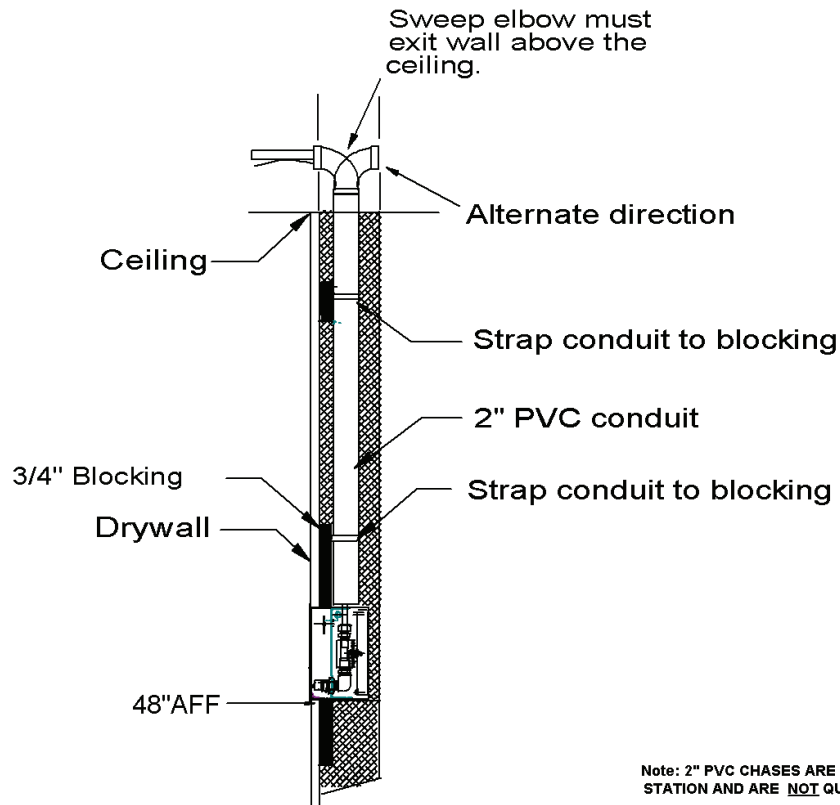

## FEATURES:

- » Stainless Steel Recessed Mounted Remote Station
- » Available w/ Touchpad, Rotary Knob, and Keyswitch Controls
- » Accomodates both SS Tubing or HP Hose
- » Access from Top, Bottom, or Rear of Remote Station
- » 24v Control Panel

# 300-1260 - STAINLESS STEEL RECESSED REMOTE

TOP VIEW

FRONT W/ DOOR

SIDE VIEW

FRONT VIEW

Note: 2" PVC CHASES ARE REQUIRED FOR EACH REMOTE STATION AND ARE NOT QUOTED OR SUPPLIED BY SMT

Single Layer  
 Side View