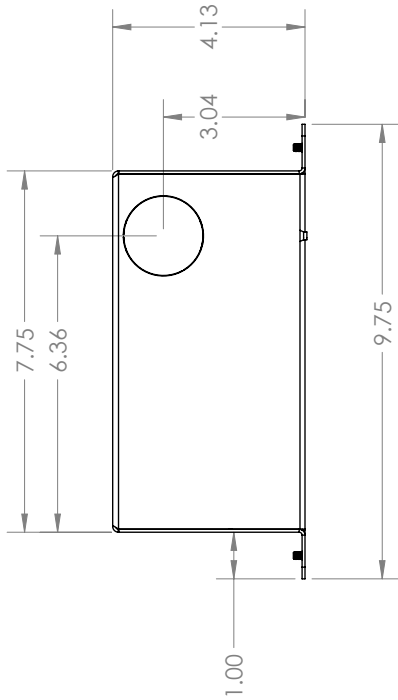

# 300-1260 - STAINLESS STEEL RECESSED REMOTE

TOP VIEW

FRONT W/ DOOR

SIDE VIEW

FRONT VIEW

Note: 2" PVC CHASES ARE REQUIRED FOR EACH REMOTE STATION AND ARE NOT QUOTED OR SUPPLIED BY SMT

Single Layer  
 Side View