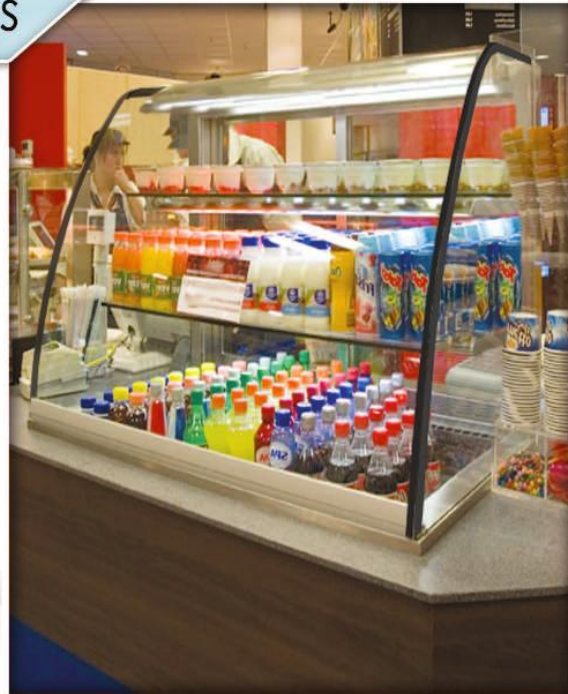

VIAS-CV INS Curved Glass

The Vienna Series VIAS-CV INS Slide-in or Drop-in is a self-service "Grab and Go" style refrigeration merchandiser, featuring a curved glass profile, with insulated glass top and side panels. Unit is available in choice of three heights with hinged rear see-through access doors. When being used as a "slide-in" please advise if counter height is 34" or 36". Optional stainless steel adjustable legs or casters are available for slide-in style models.

MODEL	L	D	H
VIAS2-20-R-CV-SC INS	31 1/2"	27 3/8"	20 7/8"
VIAS3-20-R-CV-SC INS	44 3/8"	27 3/8"	20 7/8"
VIAS4-20-R-CV-SC INS	57 1/8"	27 3/8"	20 7/8"
VIAS5-20-R-CV-SC INS	69 7/8"	27 3/8"	20 7/8"
VIAS2-27-R-CV-SC INS	31 1/2"	27 3/8"	27 1/2"
VIAS3-27-R-CV-SC INS	44 3/8"	27 3/8"	27 1/2"
VIAS4-27-R-CV-SC INS	57 1/8"	27 3/8"	27 1/2"
VIAS5-27-R-CV-SC INS	69 7/8"	27 3/8"	27 1/2"
VIAS2-34-R-CV-SC INS	31 1/2"	27 3/8"	34 1/4"
VIAS3-34-R-CV-SC INS	44 3/8"	27 3/8"	34 1/4"
VIAS4-34-R-CV-SC INS	57 1/8"	27 3/8"	34 1/4"
VIAS5-34-R-CV-SC INS	69 7/8"	27 3/8"	34 1/4"

FLOOR DRAIN REQUIRED

Rear Air Breathing Units Shown