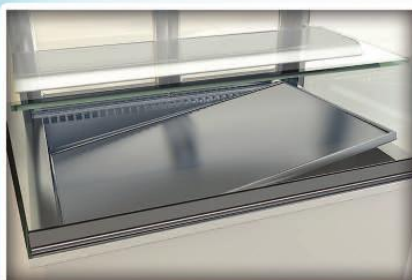

Vienna Grab & Go

RPI INDUSTRIES, INC.

VIENNA AIR SCREEN / COLD DISPLAY SERIES 4'

REMOVABLE STAINLESS STEEL EVAPORATOR COVER WITH HEMMED EDGES TO CONTAIN SPILLS

REMOVABLE DECK PANS FOR EASY CLEANING ACCESS

ADJUSTABLE GLASS SHELVES WITH LIGHTS

UNIQUE LIFT-UP EVAPORATOR COIL DESIGN FOR EASY CLEANING ACCESS

OPTIONAL REAR CUTTING UTILITY BOARD

Advantage

VIAS2-27-R-CV-SC INS

VICD2-27-R-CV-SC INS

SLIDE-IN STYLE

DROP-IN STYLE

VIAS-CV INS Curved Glass

The Vienna Series VIAS-CV INS Slide-in or Drop-in is a self-service "Grab and Go" style refrigeration merchandiser, featuring a curved glass profile, with insulated glass top and side panels. Unit is available in choice of three heights with hinged rear see-through access doors. When being used as a "slide-in" please advise if counter height is 34" or 36". Optional stainless steel adjustable legs or casters are available for slide-in style models.

VIENNA GRAB-N-GO SERIES VIAS-SL INS

VIAS-SL INS Curved Glass

The Vienna Series VIAS-SL INS Slide-in or Drop-in is a self-service "Grab and Go" style refrigeration merchandiser, featuring a slanted glass profile, with insulated glass top and side panels. Unit is available in choice of three heights with hinged rear see-through access doors. When being used as a "slide-in" please advise if counter height is 34" or 36". Optional stainless steel adjustable legs or casters are available for slide-in style models.