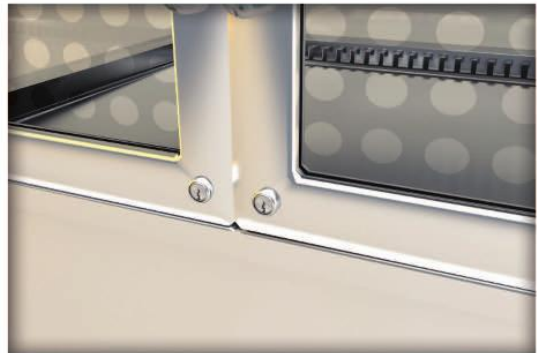

FLOOR DRAIN REQUIRED

Rear Air Breathing Units Shown

SPECIAL FEATURES

Flex Series Paneling Options

"FP" STYLE "HP" STYLE "HT" STYLE

10. CONSULT FACTORY FOR ADDITIONAL INFORMATION

VIAS-SQ INS Curved Glass

The Vienna Series VIAS-SQ INS Slide-in or Drop-in is a self-service "Grab and Go" style refrigeration merchandiser, featuring a squared glass profile, with insulated glass top and side panels. Unit is available in choice of three heights with hinged rear see-through access doors. When being used as a "slide-in" please advise if counter height is 34" or 36". Optional stainless steel adjustable legs or casters are available for slide-in style models.

VIENNA GRAB-N-GO SERIES

ACRYLIC LOCKING NIGHT COVER

LOCKABLE HINGED REAR ACCESS DOORS

VIAS2-20-R-CV-SC SB

VIAS2-20-R-SL-SC SB

VIAS2-20-R-SQ-SC SB

SOLID BACK DISPLAYS

FRONT BREATHING PANEL REQUIRED IF UNITS ARE INSTALLED AGAINST A WALL