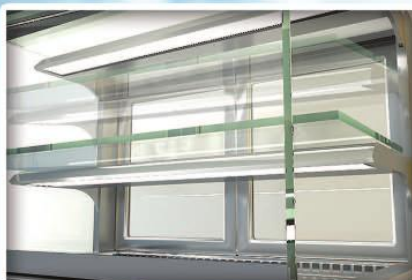

ADJUSTABLE GLASS SHELVES WITH LIGHTS

UNIQUE LIFT-UP EVAPORATOR COIL DESIGN FOR EASY CLEANING ACCESS

OPTIONAL REAR CUTTING UTILITY BOARD

Advantage

VIAS2-27-R-CV-SC INS

VICD2-27-R-CV-SC INS

SLIDE-IN STYLE

DROP-IN STYLE

VIAS-CV INS Curved Glass

The Vienna Series VIAS-CV INS Slide-in or Drop-in is a self-service "Grab and Go" style refrigeration merchandiser, featuring a curved glass profile, with insulated glass top and side panels. Unit is available in choice of three heights with hinged rear see-through access doors. When being used as a "slide-in" please advise if counter height is 34" or 36". Optional stainless steel adjustable legs or casters are available for slide-in style models.

VIENNA GRAB-N-GO SERIES VIAS-SL INS

VIAS-SL INS Curved Glass

The Vienna Series VIAS-SL INS Slide-in or Drop-in is a self-service "Grab and Go" style refrigeration merchandiser, featuring a slanted glass profile, with insulated glass top and side panels. Unit is available in choice of three heights with hinged rear see-through access doors. When being used as a "slide-in" please advise if counter height is 34" or 36". Optional stainless steel adjustable legs or casters are available for slide-in style models.

FLOOR DRAIN REQUIRED

Rear Air Breathing Units Shown

SPECIAL FEATURES

Flex Series Paneling Options

"FP" STYLE "HP" STYLE "HT" STYLE

10. CONSULT FACTORY FOR ADDITIONAL INFORMATION

VIAS-SQ INS Curved Glass

The Vienna Series VIAS-SQ INS Slide-in or Drop-in is a self-service "Grab and Go" style refrigeration merchandiser, featuring a squared glass profile, with insulated glass top and side panels. Unit is available in choice of three heights with hinged rear see-through access doors. When being used as a "slide-in" please advise if counter height is 34" or 36". Optional stainless steel adjustable legs or casters are available for slide-in style models.