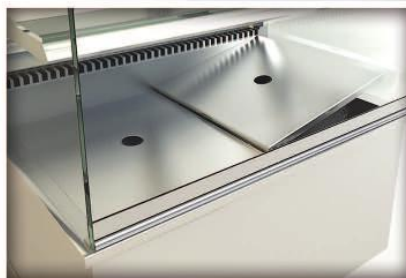

REMOVABLE DECK PANS FOR EASY CLEANING ACCESS