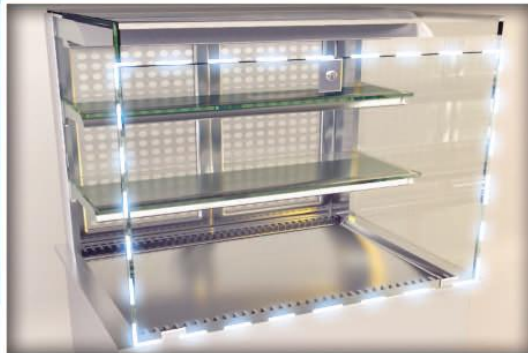

VIENNA GRAB-N-GO SERIES

ACRYLIC LOCKING NIGHT COVER