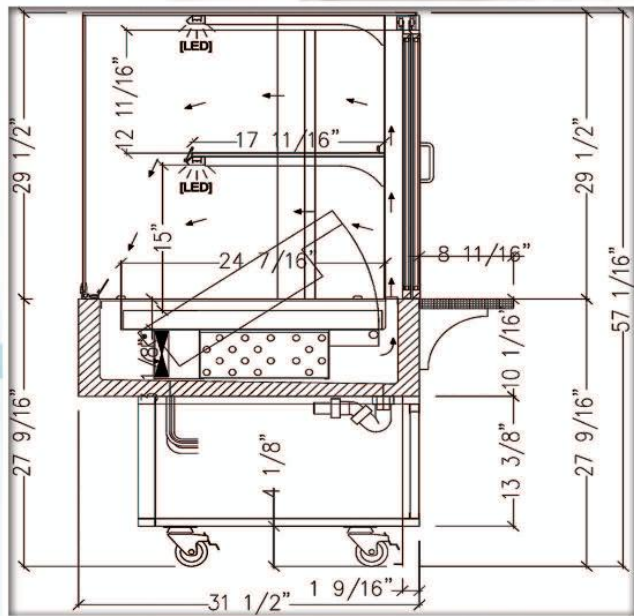

UNITS AVAILABLE IN 20", 27" & 34" HEIGHTS

INSULATED GLASS AVAILABLE IN 34" HEIGHT ONLY FOR SOLID BACK DISPLAYS

12. CONSULT FACTORY FOR ADDITIONAL INFORMATION

NEW SPECIALIZED OPTIONAL FEATURES

Rear Slide-Out Shelving & Pull-Out Drawer Access