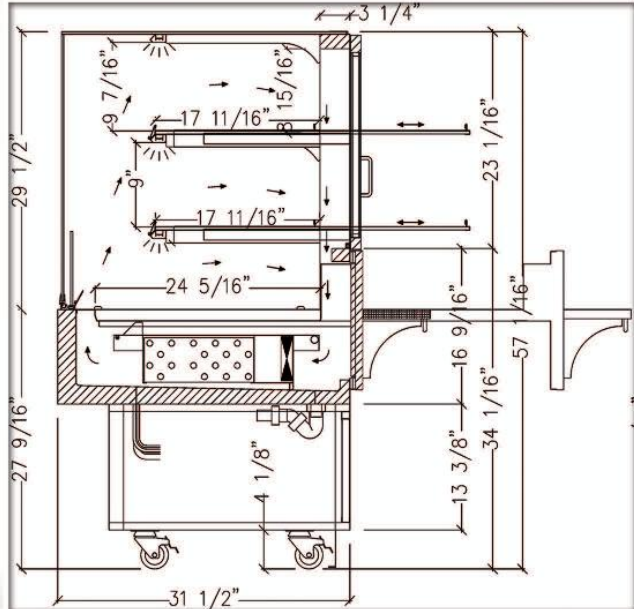

MODEL	L	D	H
VIAS2-20-R-SQ-SC INS	31 1/2"	27 3/8"	20 7/8"
VIAS3-20-R-SQ-SC INS	44 3/8"	27 3/8"	20 7/8"
VIAS4-20-R-SQ-SC INS	57 1/8"	27 3/8"	20 7/8"
VIAS5-20-R-SQ-SC INS	69 7/8"	27 3/8"	20 7/8"
VIAS2-27-R-SQ-SC INS	31 1/2"	27 3/8"	27 1/2"
VIAS3-27-R-SQ-SC INS	44 3/8"	27 3/8"	27 1/2"
VIAS4-27-R-SQ-SC INS	57 1/8"	27 3/8"	27 1/2"
VIAS5-27-R-SQ-SC INS	69 7/8"	27 3/8"	27 1/2"
VIAS2-34-R-SQ-SC INS	31 1/2"	27 3/8"	34 1/4"
VIAS3-34-R-SQ-SC INS	44 3/8"	27 3/8"	34 1/4"
VIAS4-34-R-SQ-SC INS	57 1/8"	27 3/8"	34 1/4"
VIAS5-34-R-SQ-SC INS	69 7/8"	27 3/8"	34 1/4"

UNITS AVAILABLE IN 20", 27" & 34" HEIGHTS

INSULATED GLASS AVAILABLE IN 34" HEIGHT ONLY FOR SOLID BACK DISPLAYS

12. CONSULT FACTORY FOR ADDITIONAL INFORMATION

NEW SPECIALIZED OPTIONAL FEATURES

Rear Slide-Out Shelving & Pull-Out Drawer Access