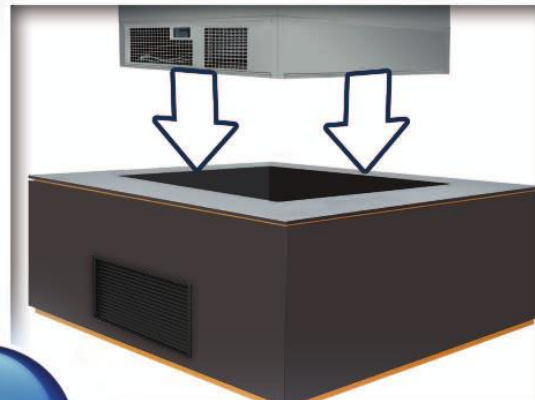

ADJUSTABLE GLASS SHELVES WITH LIGHTS

UNIQUE LIFT-UP EVAPORATOR COIL DESIGN FOR EASY CLEANING ACCESS

OPTIONAL REAR CUTTING UTILITY BOARD

Advantage

VIAS2-27-R-CV-SC INS

VICD2-27-R-CV-SC INS

SLIDE-IN STYLE

DROP-IN STYLE

VIAS-CV INS Curved Glass

The Vienna Series VIAS-CV INS Slide-in or Drop-in is a self-service "Grab and Go" style refrigeration merchandiser, featuring a curved glass profile, with insulated glass top and side panels. Unit is available in choice of three heights with hinged rear see-through access doors. When being used as a "slide-in" please advise if counter height is 34" or 36". Optional stainless steel adjustable legs or casters are available for slide-in style models.

VIENNA GRAB-N-GO SERIES VIAS-SL INS

VIAS-SL INS Curved Glass

The Vienna Series VIAS-SL INS Slide-in or Drop-in is a self-service "Grab and Go" style refrigeration merchandiser, featuring a slanted glass profile, with insulated glass top and side panels. Unit is available in choice of three heights with hinged rear see-through access doors. When being used as a "slide-in" please advise if counter height is 34" or 36". Optional stainless steel adjustable legs or casters are available for slide-in style models.