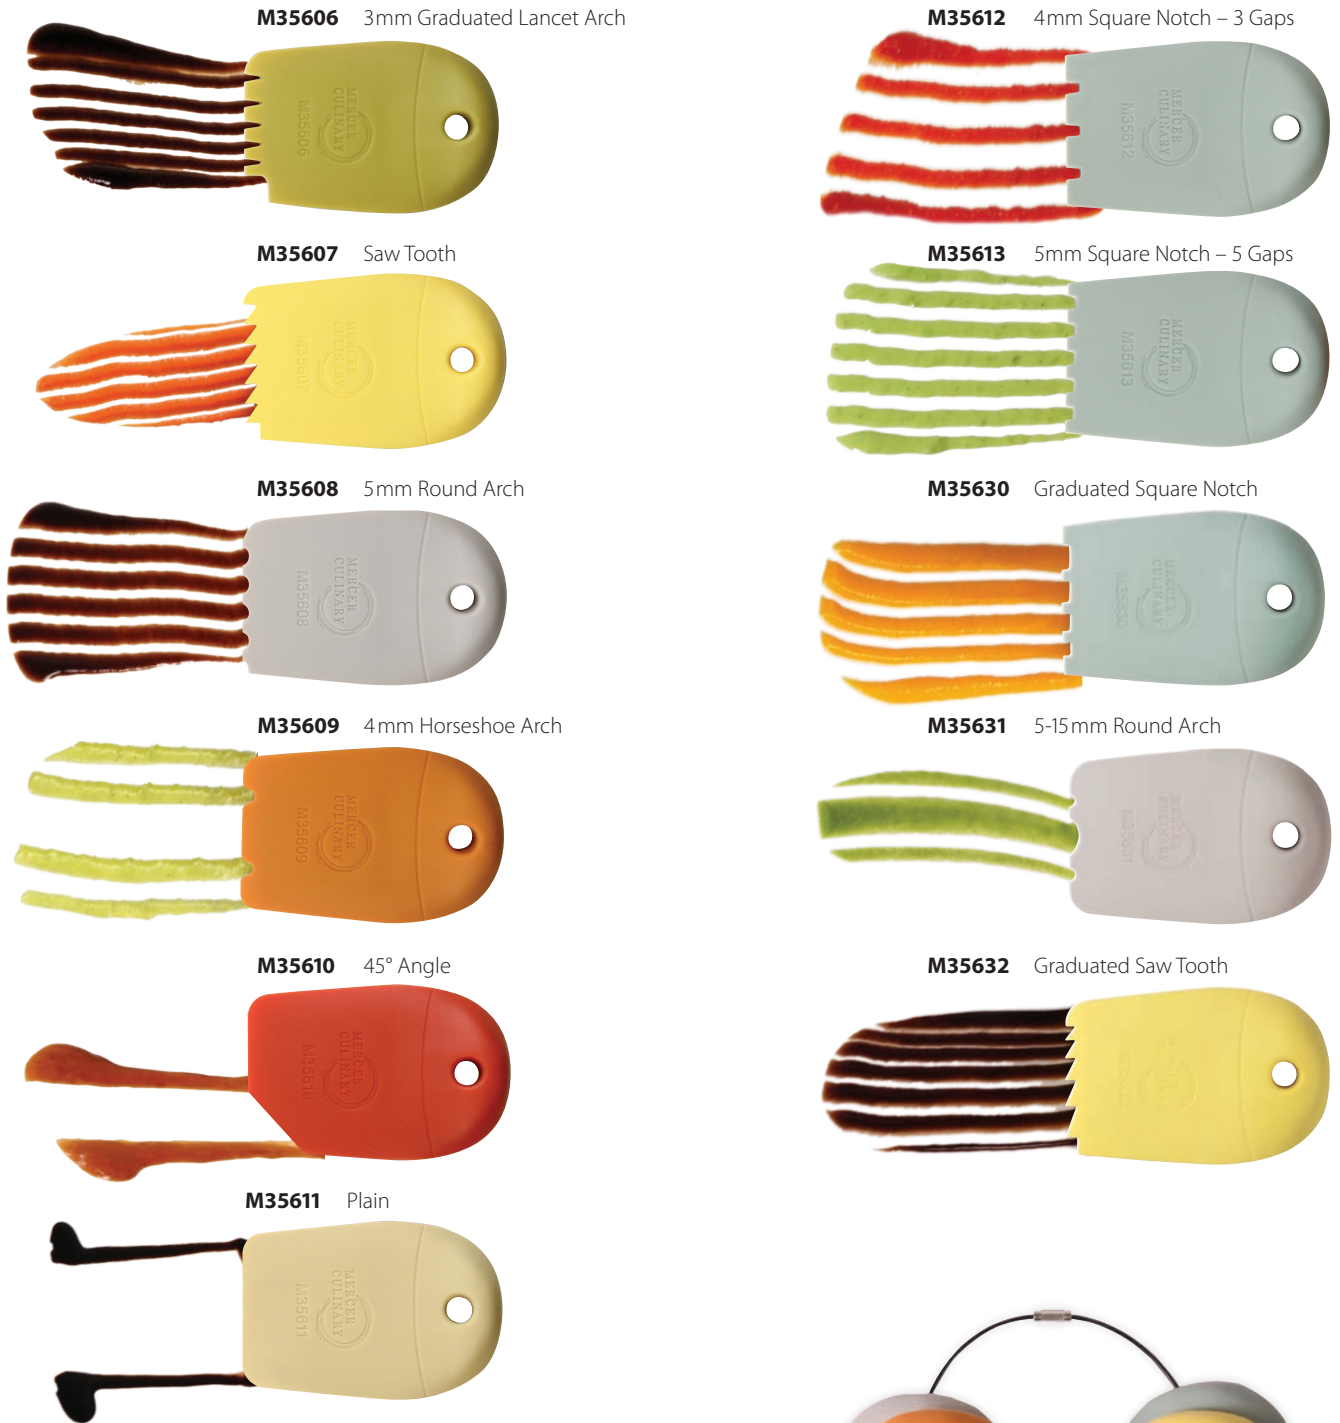

Constructed from the ideal silicone material, providing the right amount of flexibility to keep the wedge tip firmly against the plating surface for precise lines and patterns. 11 different patterns to choose from for exceptional variety. Dishwasher safe.
Overall dimensions: 3 3/4" x 2 1/2" Wedge tip width: 2 1/4"