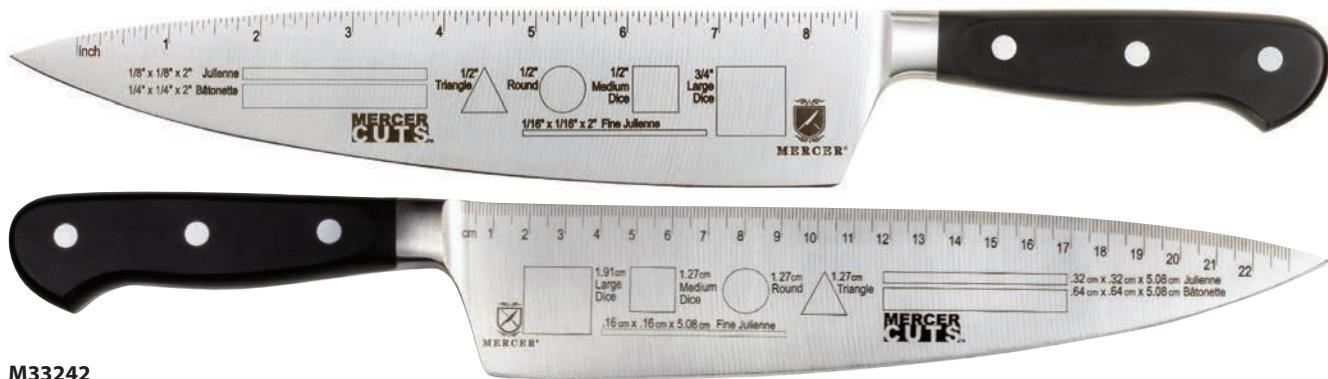

Kitchen Forks

A wide array of sizes and styles are available to tackle almost any task where a fork is required.

- > Sharp points on tines to quickly and easily pierce food.
- > Two-tine design holds food with stability.
- > Comfortable handle design for ease of use.
- > A variety of sizes, styles, and handle types for any kitchen need.

Measuring

The right size every time. To be a great culinary professional requires precision and consistency. These products offer quick and easy reference to ensure foods are cut and prepared to the exact size you want every time.

Mercer Cuts™ 9" Competition Knife

M33242

- > Specially designed to achieve perfect classic cuts in competition tasks.
- > One-piece, precision forged, high carbon, German steel.
- > Blade, bolster, and full tang are designed for optimum weight distribution.
- > Solid, triple-riveted, ergonomic Delrin® handle.
- > US measurements and shapes on one side, metric on the other.