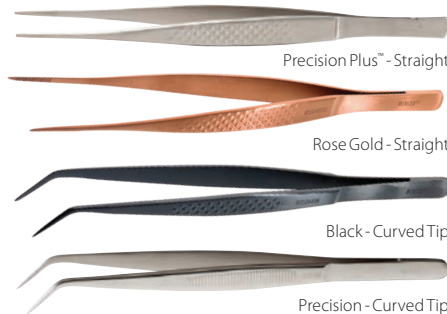

M35234

6 1/8"

M35134

Fine Point

Finely machined tips for precise placement of the smallest or delicate foods.

Straight **M35245**

6 1/8"

Straight, Black **M35245BK***