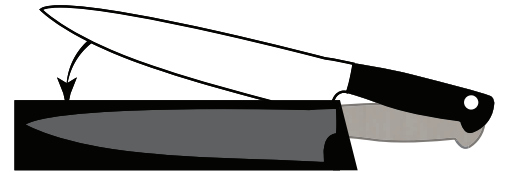

Knife Guards

Safely store and transport knives with blade guards. Made of black polystyrene, these effective edge protectors ensure knife blades stay sharp and in perfect condition.

Item #	Knife Guard Size		Knife Size		Knife Style
	(in)	(cm)	(in)	(cm)	
M33110P	4 x 1	10.2 x 2.5	2.5 - 4	6.4 - 10.2	Paring, Peeling
M33111P	6 x 1	15.2 x 2.5	5 - 6	12.7-15.2	Boning, Tomato, Fillet, Utility
M33117P	6 x 2	15.2 x 5.1	5 - 6	12.7-15.2	Bread, Chef's, Petty
M33123P	6 x 2.5	15.2 x 6.4	5 - 6	12.7-15.2	Deba, Skinning
M33115P	8 x 1.5	20.3 x 3.8	7 - 8	17.8-20.3	Bread, Carving, Fillet, Utility
M33113P	8 x 2	20.3 x 5.1	7 - 8	17.8-20.3	Chef's, Gyuto, Nakiri, Santoku
M33124P	9 x 2.5	22.9 x 6.4	8 - 9	20.3-22.9	Breaking, Butcher
M33116P	10 x 1.5	25.4 x 3.8	8.25 - 10	21-25.4	Carving, Fillet, Sashimi, Sticking/Flank
M33112P	10 x 2	25.4 x 5.1	8.3 - 10	21-25.4	Bread, Chef's, Gyuto, Sujihiki
M33118P	11 x 2	27.9 x 5.1	10 - 11	25.4-27.9	Gyuto, Salmon Slicer, Slicer, Sujihiki
M33125P	11 x 2.5	27.9 x 6.4	10 - 11	25.4-27.9	Breaking, Butcher, Cimiter
M33114P	12 x 2	30.5 x 5.1	11 - 12	27.9-30.5	Chef's, Gyuto, Sashimi, Slicer
M33126P	13 x 2.5	30.5 x 6.4	11 - 12	27.9-30.5	Butcher, Cimiter
M33119P	15 x 2	38.1 x 5.1	14	35.6	Slicer