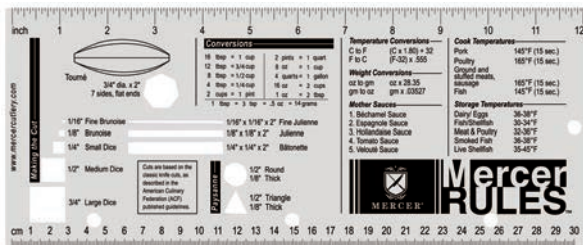

M33241 Mercer Rules™ Culinary Ruler 12 1/4" x 5"