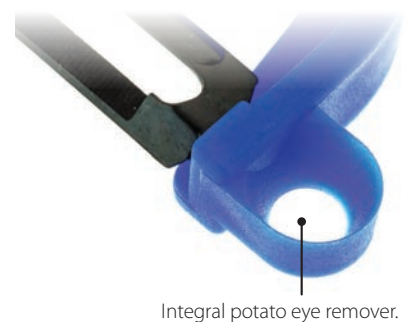

Countertop PDQ Displays

Includes 36 peelers in each display box.

- **M33071BK** Black Peelers
- **M33071RD** Red Peelers
- **M33071WH** White Peelers
- **M33072** 12 each Black, Red, and White Peelers
- **M33074** 12 each Blue, Green, and Yellow Peelers
- **M33075** 6 each Black, Blue, Green, Red, White, and Yellow Peelers