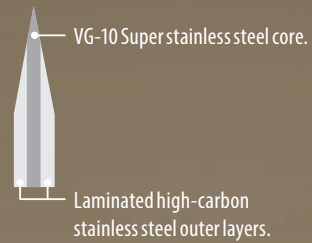

MX3[®]

Cutlery for the performance obsessed. A tough knife which takes a killer edge, and holds the edge longer.

- > 14° Edge.
- > HRC 60-62.
- > Full tang runs the entire length of the handle for superior balance.
- > Triple-riveted, ergonomically designed Delrin[®] handle.
- > Rounded spine contoured for superior comfort.