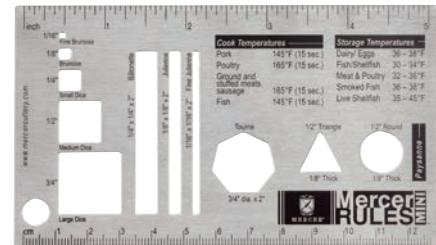

M33243 Mercer Rules Mini™ 5 1/4" x 3"