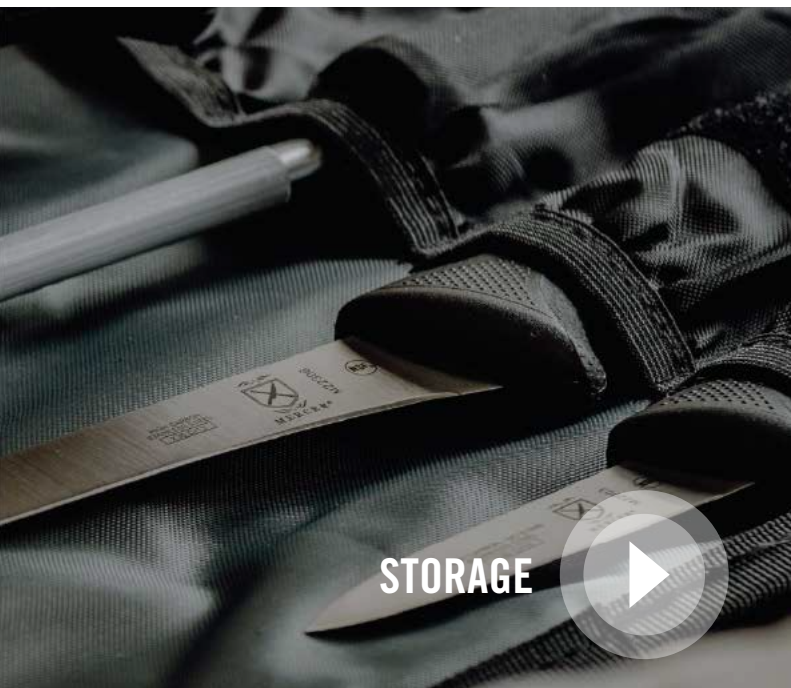

TURNERS & SERVERS

KITCHEN TOOLS

PLATING

SAFETY & SANITATION

STORAGE

APPAREL