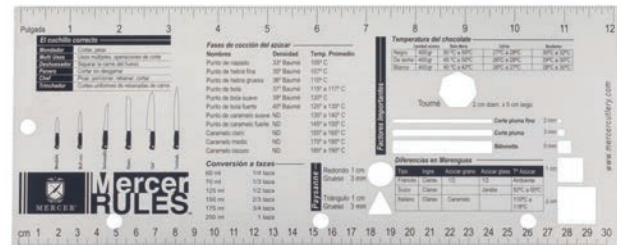

M33241S Mercer Rules™ Spanish Culinary Ruler 12 1/4" x 5"

Hell's Handle® Bench Scraper