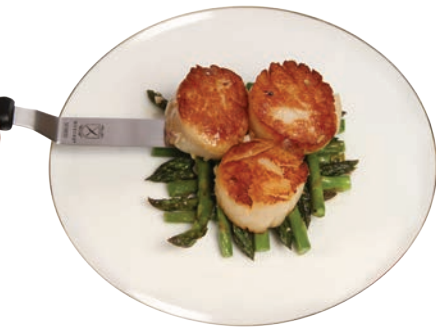

Accessories

Offset Spatula

Offset blade is ideal for lifting and plating delicate items with flat bottoms that might be damaged by tongs or spoons. Taper ground stainless steel blade for proper flexibility. Polypropylene handle is comfortable and dishwasher safe.

M18830P 4¼" x ¾"
M18830 Bulk