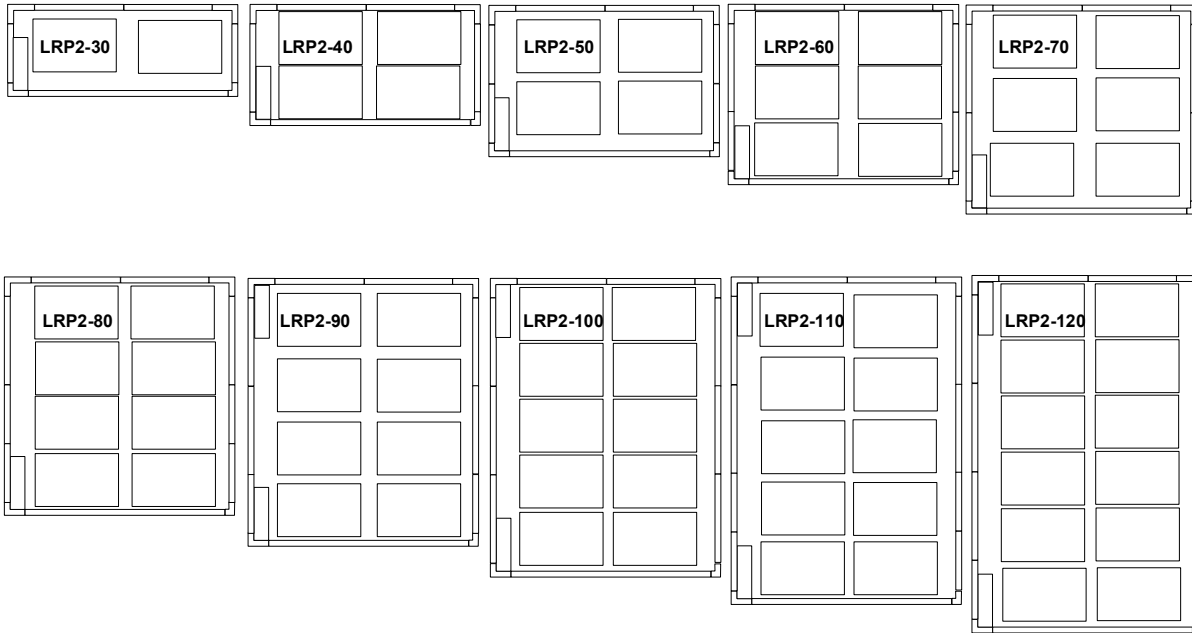

\*Based on 18" x 20.38" Dimensions

**LRP 1 and LRPR 1 Single Door Proofers and Retarder Proofers Double Side load Rack Capacities.**

\*Based on 36" x 28.38" Dimensions

## LRP2N Double Door Proofer Single End Load Racks

\* Based on an 18" x 28.36" dimension

## LRP2N Double Door Proofer Single Side Load Racks

\* Base on an 18" x 20.38" Dimension

# LRP2N Double Door Proofer Double Side Load Racks

\* Based on a 36" x 28.38" Dimension

**LRP2S and LRPR2S Double Door Proofers and Retarder Proofers Single Side load Rack Capacities.**

\*Based on 18" x 28.38" Dimensions