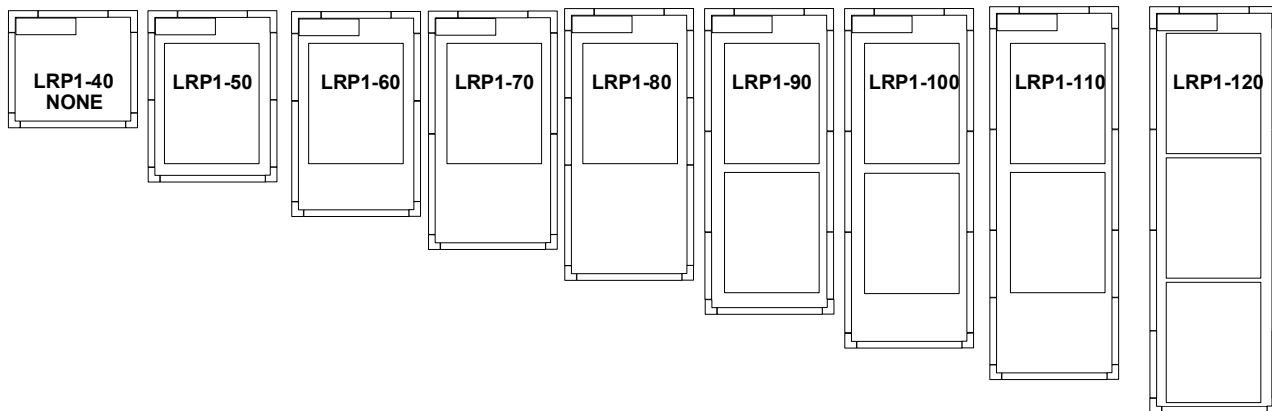

**LRP 1 and LRPR 1 Single Door Proofers and Retarder Proofers Single Side Load Rack Capacities.**

\*Based on 18" x 28.38" Dimensions

**LRP 1 and LRPR 1 Single Door Proofers and Retarder Proofers Single End Load Rack Capacities.**

\*Based on 18" x 20.38" Dimensions

**LRP 1 and LRPR 1 Single Door Proofers and Retarder Proofers Double Side load Rack Capacities.**

\*Based on 36" x 28.38" Dimensions

## LRP2N Double Door Proofer Single Side Load Racks

\* Base on an 18" x 20.38" Dimension

# LRP2N Double Door Proofer Double Side Load Racks

\* Based on a 36" x 28.38" Dimension

**LRP2S and LRPR2S Double Door Proofers and Retarder Proofers Single Side load Rack Capacities.**

\*Based on 18" x 28.38" Dimensions