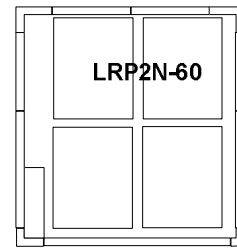

**LRP 1 and LRPR 1 Single Door Proofers and Retarder Proofers Single Side Load Rack Capacities.**

\*Based on 18" x 28.38" Dimensions

**LRP 1 and LRPR 1 Single Door Proofers and Retarder Proofers Single End Load Rack Capacities.**

\*Based on 18" x 20.38" Dimensions

**LRP 1 and LRPR 1 Single Door Proofers and Retarder Proofers Double Side load Rack Capacities.**

\*Based on 36" x 28.38" Dimensions

## LRP2N Double Door Proofer Single End Load Racks

\* Based on an 18" x 28.36" dimension

## LRP2N Double Door Proofer Single Side Load Racks

\* Base on an 18" x 20.38" Dimension