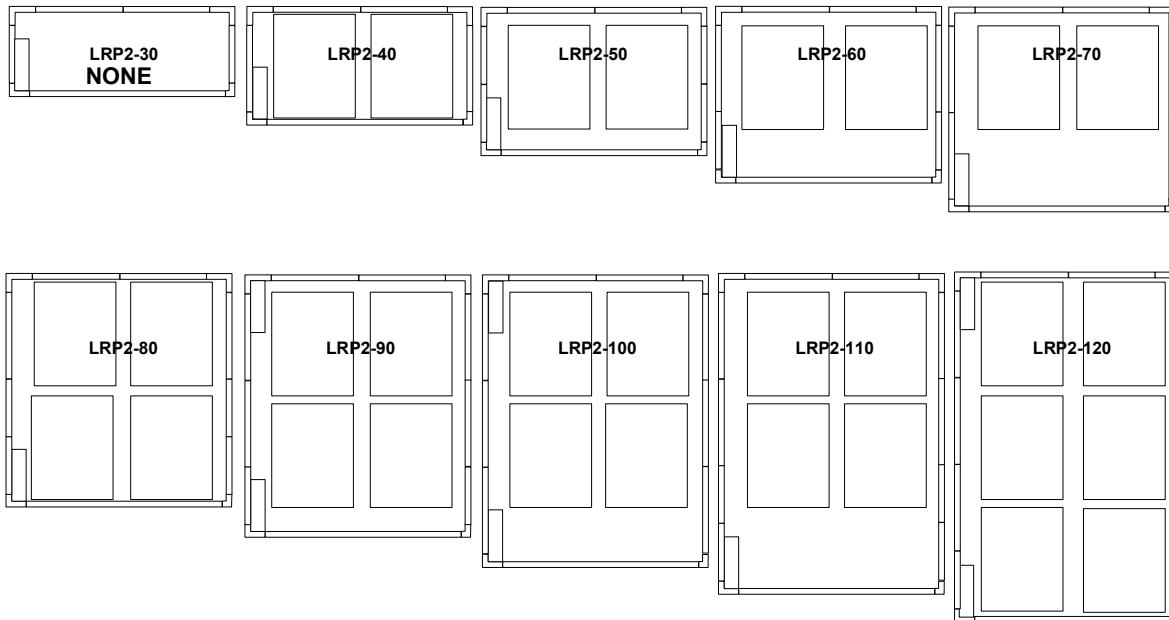

LRP2S and LRPR2S Double Door Proofers and Retarder Proofers Double Rack Capacities.

*Based on 36" x 28.38 Dimensions