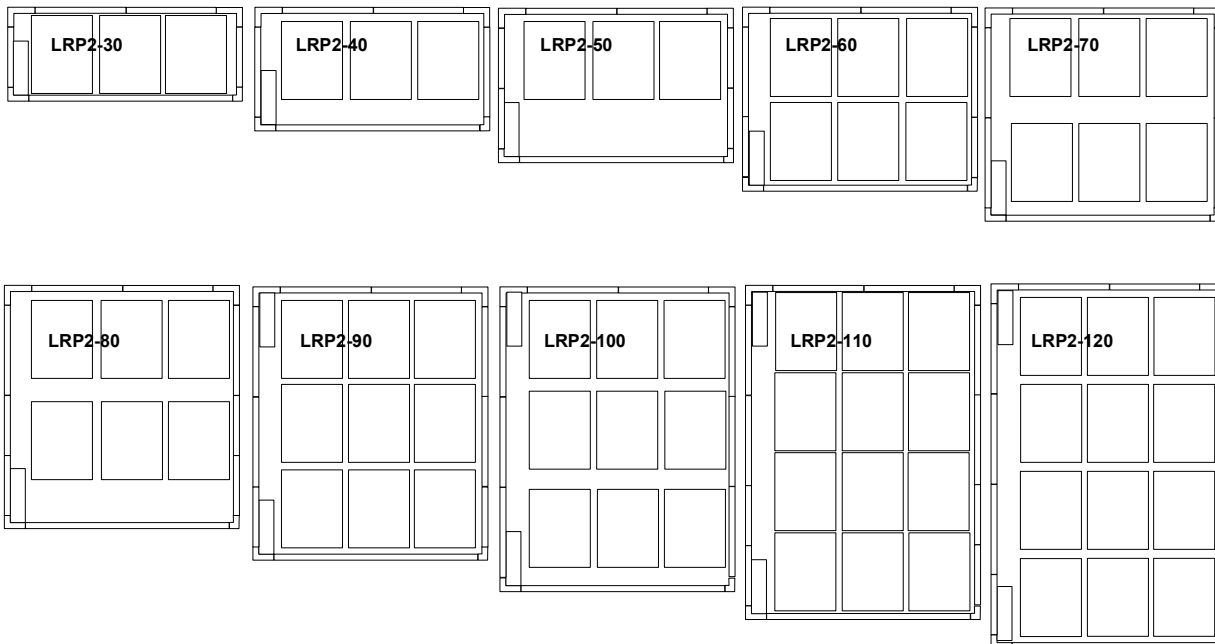

## LRP2N Double Door Proofer Single Side Load Racks

\* Base on an 18" x 20.38" Dimension

# LRP2N Double Door Proofer Double Side Load Racks

\* Based on a 36" x 28.38" Dimension

**LRP2S and LRPR2S Double Door Proofers and Retarder Proofers Single Side load Rack Capacities.**

\*Based on 18" x 28.38" Dimensions

**LRP2S and LRPR2S Double Door Proofers and Retarder Proofers Single End load Rack Capacities.**

\*Based on 26" x 20.38" Dimensions

# LRP2S and LRPR2S Double Door Proofers and Retarder Proofers Double Rack Capacities.

\*Based on 36" x 28.38 Dimensions

**LRP3 and LRPR3 Double Door Triple Wide Proofers and Retarder Proofers**  
Single Side load Rack Capacities.