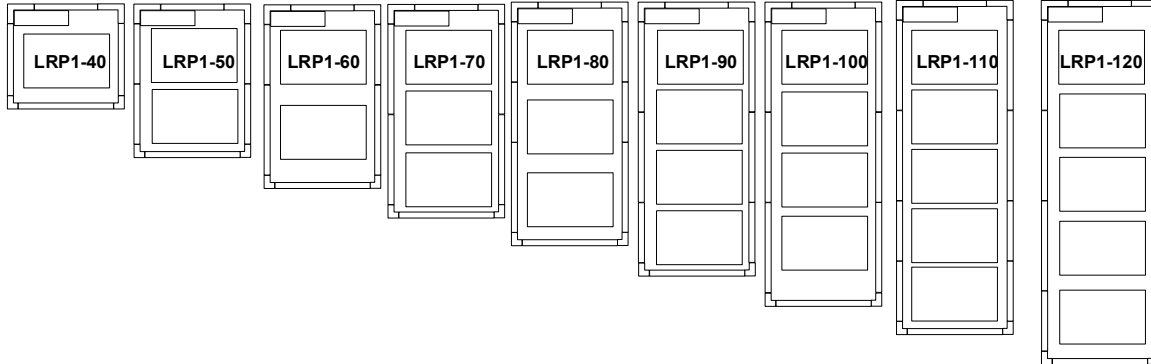

**LRP 1 and LRPR 1 Single Door Proofers and Retarder Proofers Single Side Load Rack Capacities.**

\*Based on 18" x 28.38" Dimensions

**LRP 1 and LRPR 1 Single Door Proofers and Retarder Proofers Single End Load Rack Capacities.**

\*Based on 18" x 20.38" Dimensions

**LRP 1 and LRPR 1 Single Door Proofers and Retarder Proofers Double Side load Rack Capacities.**

\*Based on 36" x 28.38" Dimensions

## LRP2N Double Door Proofer Single Side Load Racks

\* Base on an 18" x 20.38" Dimension

# LRP2N Double Door Proofer Double Side Load Racks

\* Based on a 36" x 28.38" Dimension

**LRP2S and LRPR2S Double Door Proofers and Retarder Proofers Single Side load Rack Capacities.**

\*Based on 18" x 28.38" Dimensions