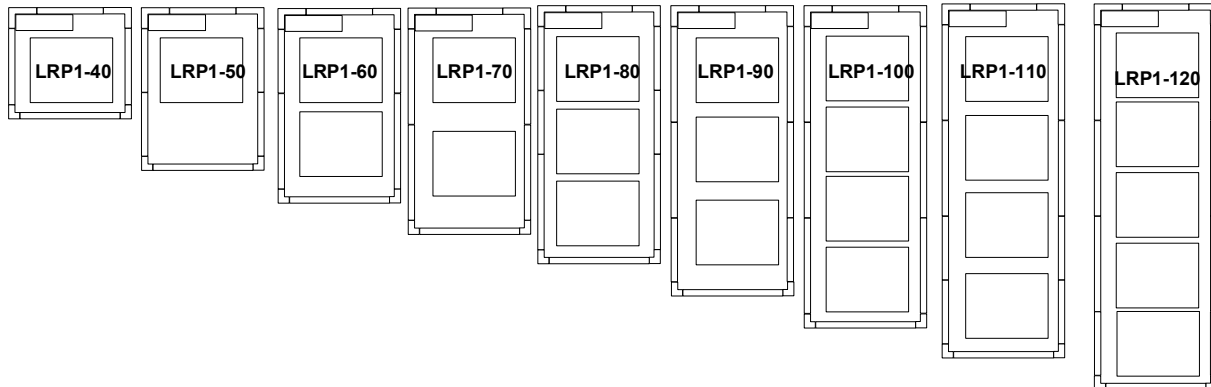

**LRP 1 and LRPR 1 Single Door Proofers and Retarder Proofers Single Side Load Rack Capacities.**

\*Based on 18" x 28.38" Dimensions

**LRP 1 and LRPR 1 Single Door Proofers and Retarder Proofers Single End Load Rack Capacities.**

\*Based on 18" x 20.38" Dimensions

**LRP 1 and LRPR 1 Single Door Proofers and Retarder Proofers Double Side load Rack Capacities.**

\*Based on 36" x 28.38" Dimensions

## LRP2N Double Door Proofer Single Side Load Racks

\* Base on an 18" x 20.38" Dimension

# LRP2N Double Door Proofer Double Side Load Racks

\* Based on a 36" x 28.38" Dimension

**LRP2S and LRPR2S Double Door Proofers and Retarder Proofers Single Side load Rack Capacities.**

\*Based on 18" x 28.38" Dimensions