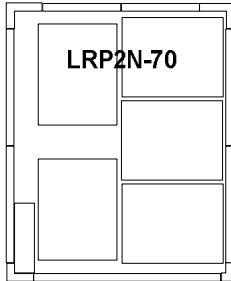

**LRP 1 and LRPR 1 Single Door Proofers and Retarder Proofers Single Side Load Rack Capacities.**

\*Based on 18" x 28.38" Dimensions

**LRP 1 and LRPR 1 Single Door Proofers and Retarder Proofers Single End Load Rack Capacities.**

\*Based on 18" x 20.38" Dimensions

**LRP 1 and LRPR 1 Single Door Proofers and Retarder Proofers Double Side load Rack Capacities.**

\*Based on 36" x 28.38" Dimensions

## LRP2N Double Door Proofer Single End Load Racks

\* Based on an 18" x 28.36" dimension

## LRP2N Double Door Proofer Single Side Load Racks

\* Base on an 18" x 20.38" Dimension