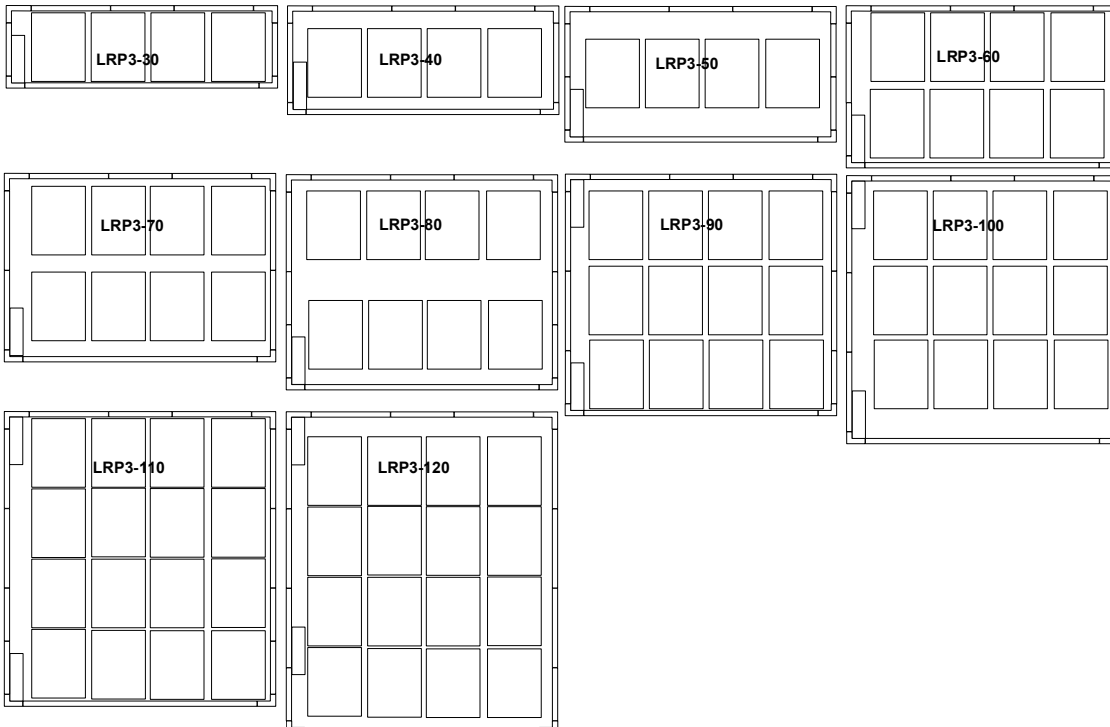

# LRP2N Double Door Proofer Double Side Load Racks

\* Based on a 36" x 28.38" Dimension

**LRP2S and LRPR2S Double Door Proofers and Retarder Proofers Single Side load Rack Capacities.**

\*Based on 18" x 28.38" Dimensions

**LRP2S and LRPR2S Double Door Proofers and Retarder Proofers Single End load Rack Capacities.**

\*Based on 26" x 20.38" Dimensions

# LRP2S and LRPR2S Double Door Proofers and Retarder Proofers Double Rack Capacities.

\*Based on 36" x 28.38 Dimensions

**LRP3 and LRPR3 Double Door Triple Wide Proofers and Retarder Proofers**  
Single Side load Rack Capacities.

\*Based on 18" x 28.38" Dimensions

**LRP3 and LRPR3 Double Door Triple Wide Proofers and Retarder Proofers**  
Single End load Rack Capacities.

\*Based on 26" x 20.38" Dimensions