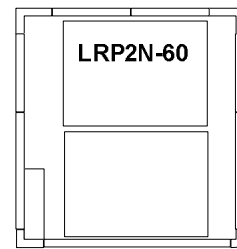

\*Based on 18" x 20.38" Dimensions

**LRP 1 and LRPR 1 Single Door Proofers and Retarder Proofers Double Side load Rack Capacities.**

\*Based on 36" x 28.38" Dimensions

## LRP2N Double Door Proofer Single End Load Racks

\* Based on an 18" x 28.36" dimension

## LRP2N Double Door Proofer Single Side Load Racks

\* Base on an 18" x 20.38" Dimension

# LRP2N Double Door Proofer Double Side Load Racks

\* Based on a 36" x 28.38" Dimension

**LRP2S and LRPR2S Double Door Proofers and Retarder Proofers Single Side load Rack Capacities.**

\*Based on 18" x 28.38" Dimensions