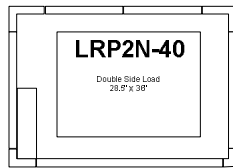

\*Based on 18" x 20.38" Dimensions

**LRP 1 and LRPR 1 Single Door Proofers and Retarder Proofers Double Side load Rack Capacities.**

\*Based on 36" x 28.38" Dimensions

## LRP2N Double Door Proofer Single End Load Racks

\* Based on an 18" x 28.36" dimension

## LRP2N Double Door Proofer Single Side Load Racks

\* Base on an 18" x 20.38" Dimension

# LRP2N Double Door Proofer Double Side Load Racks

\* Based on a 36" x 28.38" Dimension

**LRP2S and LRPR2S Double Door Proofers and Retarder Proofers Single Side load Rack Capacities.**

\*Based on 18" x 28.38" Dimensions