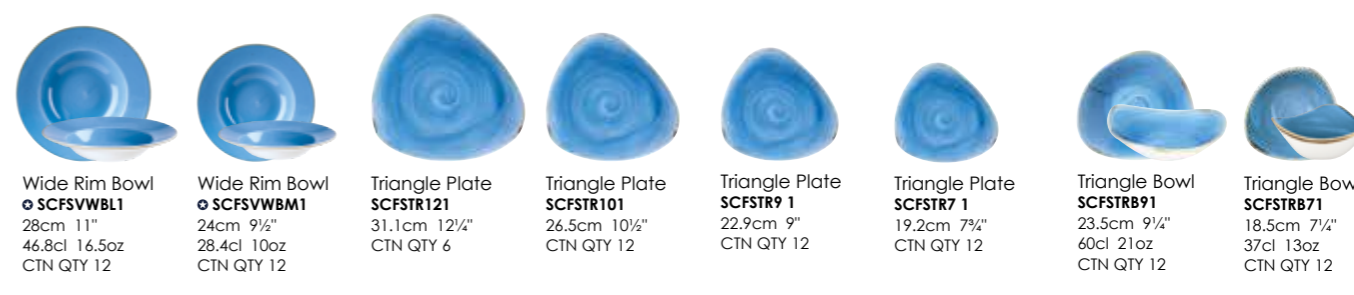

# Stonecast® Cornflower Blue

Code: SCFS

HAND FINISHED

EACH PIECE IS UNIQUE

Coupe Plate ◉ SCFSEV121 32.4cm 12¾" CTN QTY 6	Coupe Plate ◉ SCFSEV111 28.8cm 11¼" CTN QTY 12	Coupe Plate ◉ SCFSEV101 26cm 10¼" CTN QTY 12	Coupe Plate ◉ SCFSEVP81 21.7cm 8½" CTN QTY 12	Coupe Plate ◉ SCFSEVP61 16.5cm 6½" CTN QTY 12	Coupe Bowl ◉ SCFSPLC21 31cm 12" 240cl 84.5oz CTN QTY 12	Coupe Bowl ◉ SCFSEVB91 24.8cm 9¾" 113.6cl 40oz CTN QTY 12	Coupe Bowl ◉ SCFSEVB71 18.2cm 7¼" 42.6cl 15oz CTN QTY 12
--	---	---	--	--	---	---	--

Wide Rim Bowl ◉ SCFSVWBL1 28cm 11" 46.8cl 16.5oz CTN QTY 12	Wide Rim Bowl ◉ SCFSVWBM1 24cm 9½" 28.4cl 10oz CTN QTY 12	Triangle Plate SCFSTR121 31.1cm 12¼" CTN QTY 6	Triangle Plate SCFSTR101 26.5cm 10½" CTN QTY 12	Triangle Plate SCFSTR9 1 22.9cm 9" CTN QTY 12	Triangle Plate SCFSTR7 1 19.2cm 7¾" CTN QTY 12	Triangle Bowl SCFSTRB91 23.5cm 9¼" 60cl 21oz CTN QTY 12	Triangle Bowl SCFSTRB71 18.5cm 7¼" 37cl 13oz CTN QTY 12
---	---	---	--	--	---	---	---