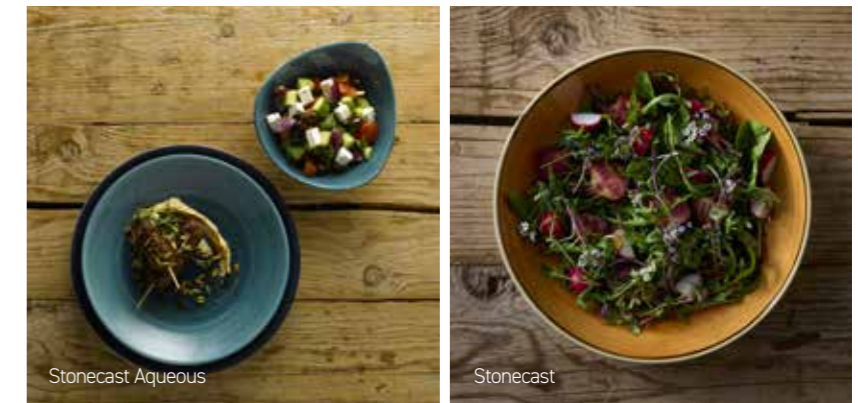

Casual Brights

As the casual dining industry evolves and innovates, the tableware becomes more colourful and creative.

Bold and bright colours combine to elevate simple but perfectly cooked dishes. The Stonecast collection is designed to mix and match vibrant colours, enabling different tabletop looks to complement casual dining.

Los colores llamativos se combinan para realzar platos sencillos pero perfectamente elaborados. La colección Stonecast está diseñada para mezclar y combinar colores vibrantes, lo que permite diferentes estilos de mesa para complementar una cena informal.

Kräftige und leuchtende Farben werten einfache, aber perfekt zubereitete Gerichte auf. Die Stonecast-Kollektion ist so konzipiert, dass sie mit leuchtenden Farben kombiniert werden kann, so dass verschiedene Looks auf dem Tisch entstehen, die das Casual Dining unterstützen.

Colori audaci e brillanti si combinano per elevare piatti semplici ma perfettamente cucinati. La collezione Stonecast è progettata per combinare i vari colori, consentendo differenti stili di tavole ed integrarsi alla tavola informale.

Des couleurs vives et étincelantes s'associent pour mettre en valeur les plats simples, mais préparés à la perfection. La collection Stonecast est conçue pour assortir des couleurs vives, permettant ainsi un grand nombre de présentations culinaires pour accompagner la cuisine conviviale.