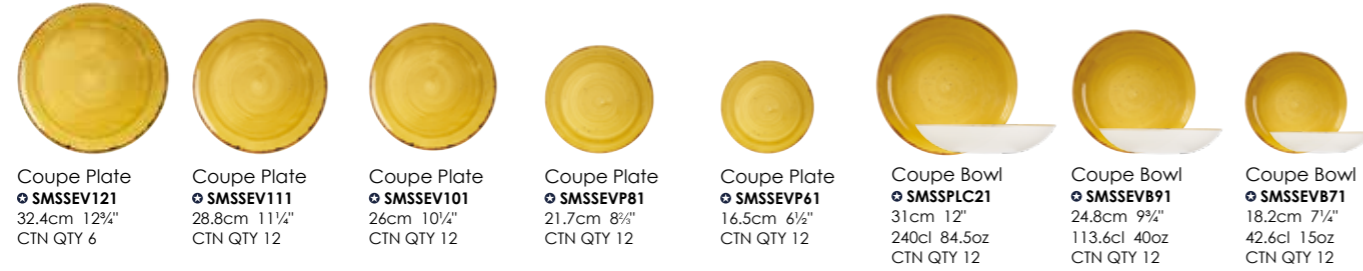

## Mustard Seed Yellow

Code: SMSS

HAND FINISHED

EACH PIECE IS UNIQUE

Coupe Plate ◉ <b>SMSSEV121</b> 32.4cm 12 3/4" CTN QTY 6	Coupe Plate ◉ <b>SMSSEV111</b> 28.8cm 11 1/4" CTN QTY 12	Coupe Plate ◉ <b>SMSSEV101</b> 26cm 10 1/4" CTN QTY 12	Coupe Plate ◉ <b>SMSSEVP81</b> 21.7cm 8 5/8" CTN QTY 12	Coupe Plate ◉ <b>SMSSEVP61</b> 16.5cm 6 1/2" CTN QTY 12	Coupe Bowl ◉ <b>SMSPLC21</b> 31cm 12" 240cl 84.5oz CTN QTY 12	Coupe Bowl ◉ <b>SMSSEVB91</b> 24.8cm 9 7/8" 113.6cl 40oz CTN QTY 12	Coupe Bowl ◉ <b>SMSSEVB71</b> 18.2cm 7 1/4" 42.6cl 15oz CTN QTY 12
--	---	---	--	--	---	---	--