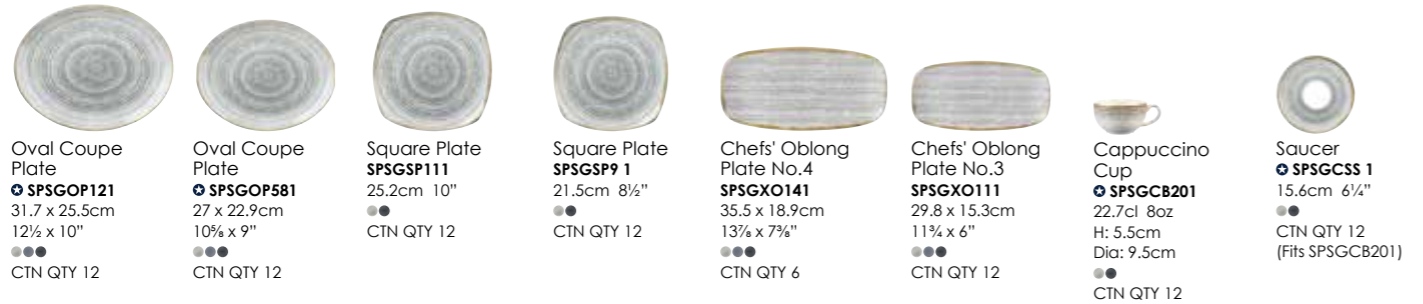

Oval Coupe Plate
● SPSGOP121
31.7 x 25.5cm
12 1/2 x 10"
●●●
CTN QTY 12

Oval Coupe Plate
● SPSGOPS81
27 x 22.9cm
10 3/4 x 9"
●●●
CTN QTY 12

Square Plate
SPSGSP111
25.2cm 10"
●●
CTN QTY 12

Square Plate
SPSGSP91
21.5cm 8 1/2"
●●
CTN QTY 12

Chefs' Oblong Plate No.4
SPSGXO141
35.5 x 18.9cm
13 3/4 x 7 3/4"
●●●
CTN QTY 6

Chefs' Oblong Plate No.3
SPSGXO111
29.8 x 15.3cm
11 3/4 x 6"
●●●
CTN QTY 12

Cappuccino Cup
● SPSGCB201
22.7cl 8oz
H: 5.5cm
Dia: 9.5cm
●●
CTN QTY 12

Saucer
● SPSGCS1
15.6cm 6 1/4"
●●
CTN QTY 12
(Fits SPSGCB201)