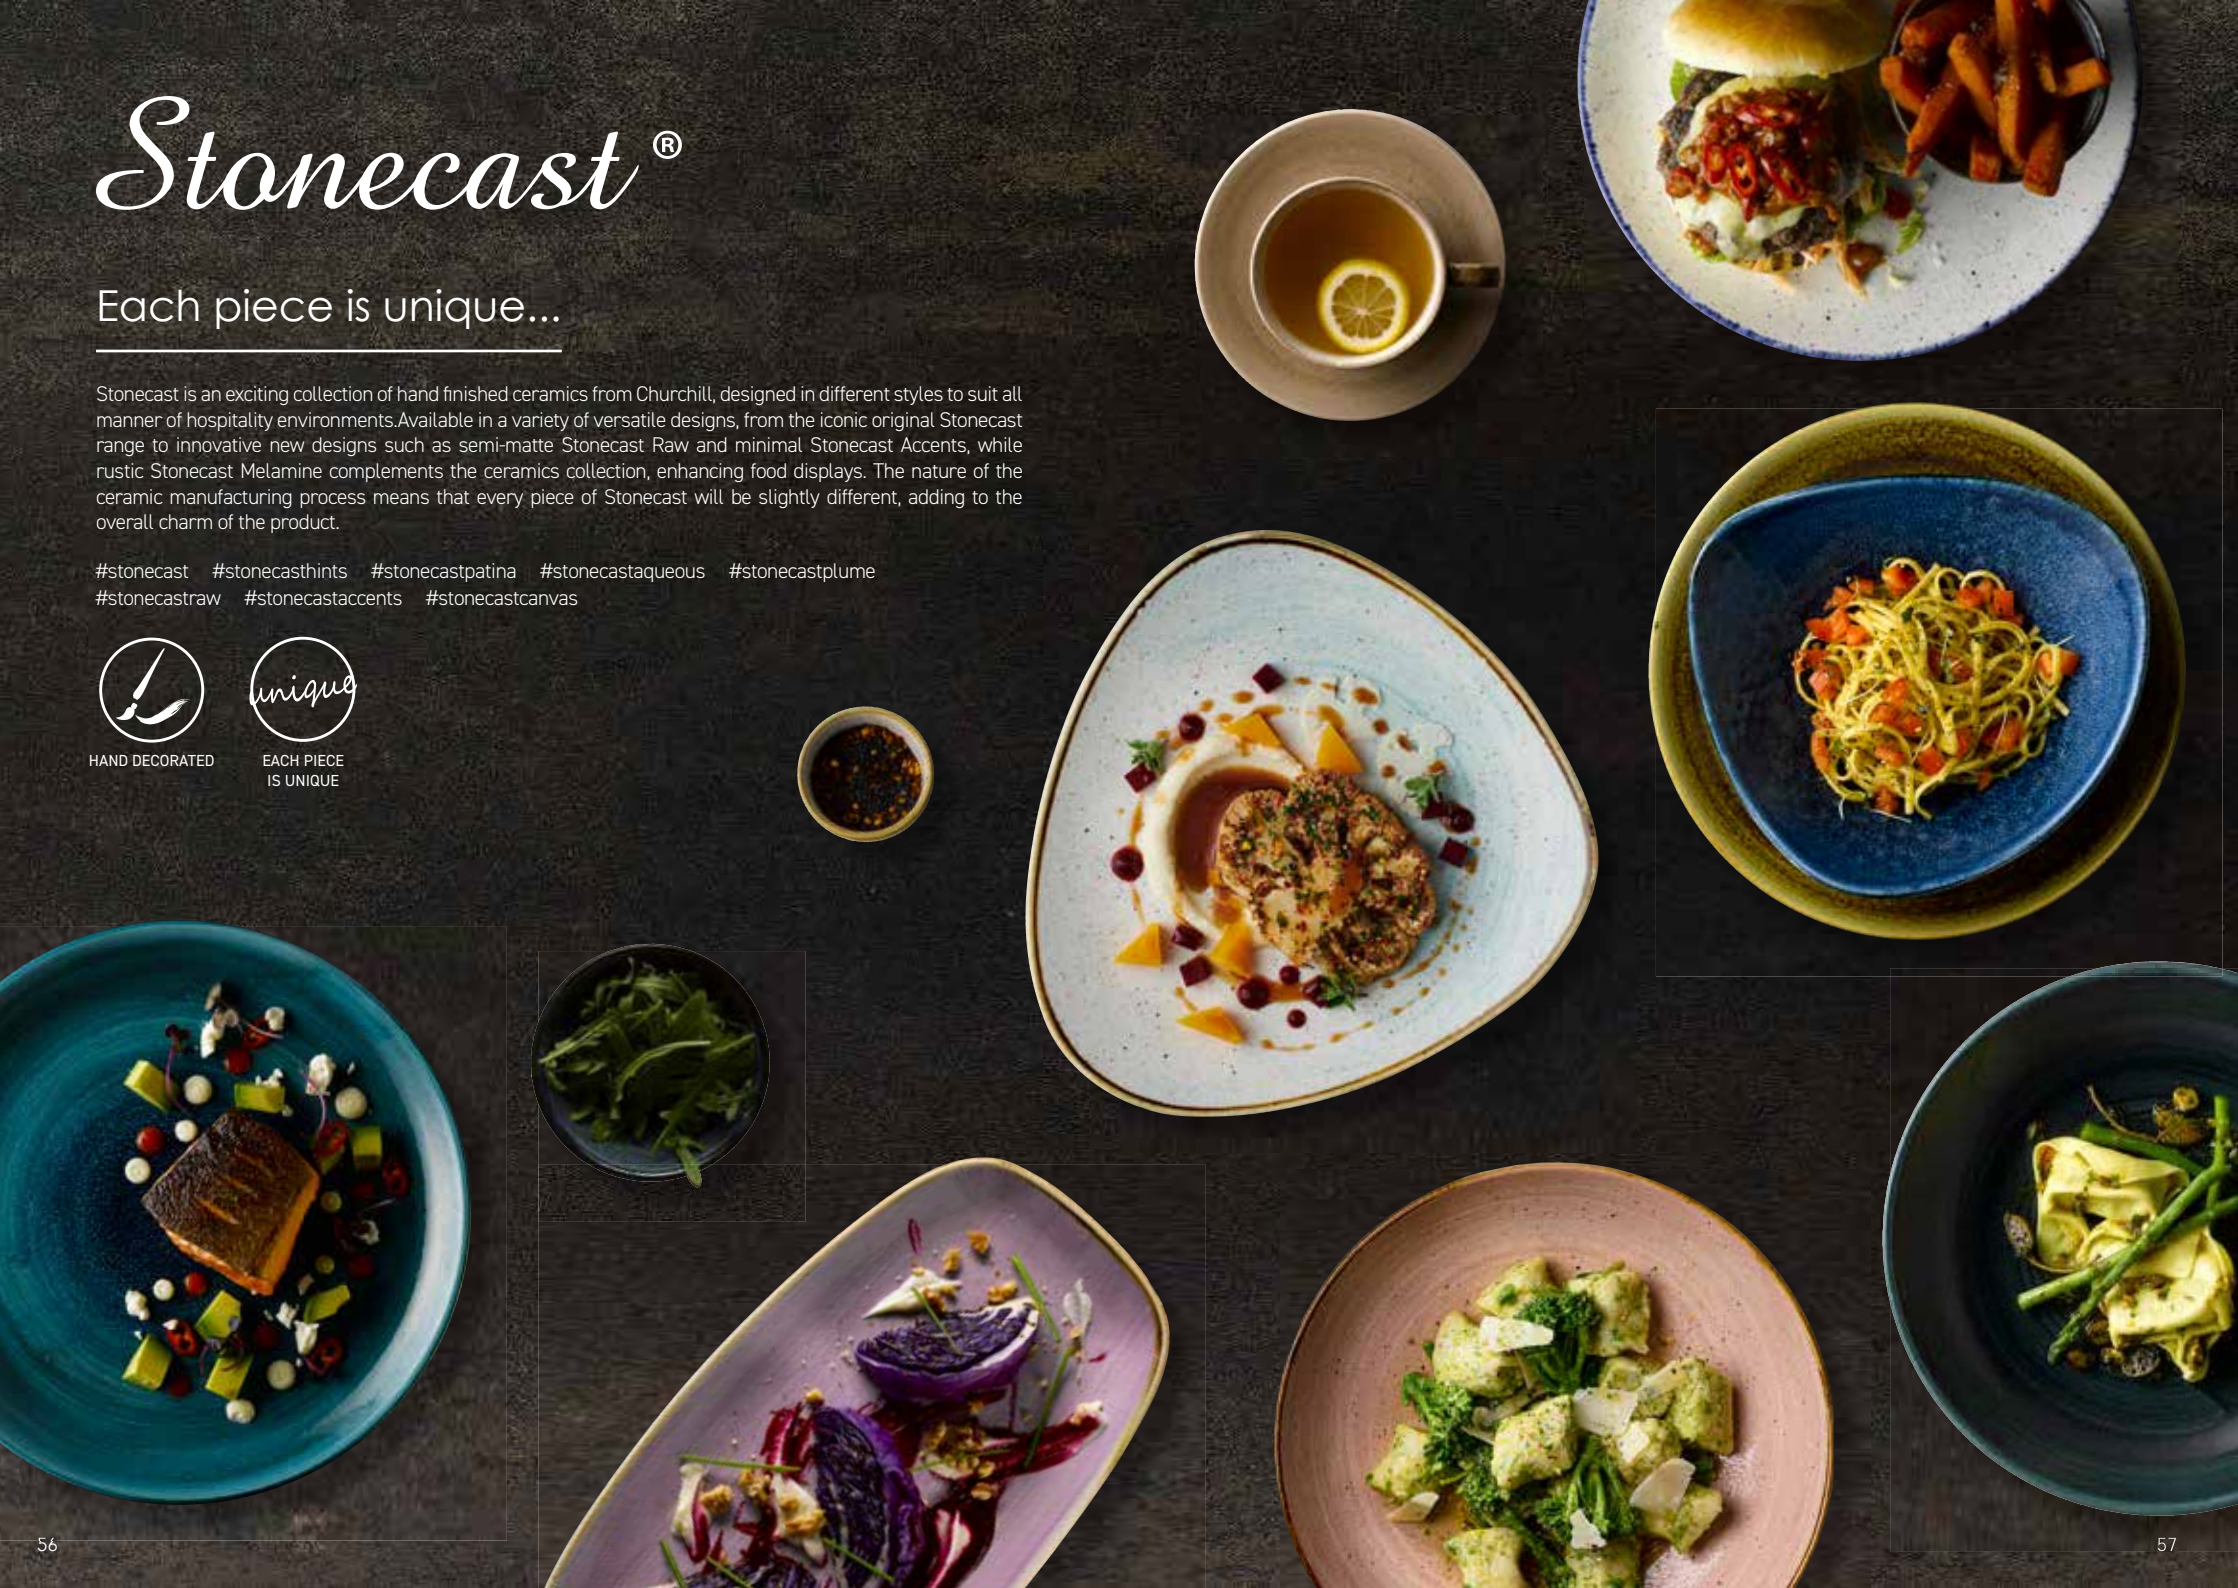

Stonecast®

Each piece is unique...

Stonecast is an exciting collection of hand finished ceramics from Churchill, designed in different styles to suit all manner of hospitality environments. Available in a variety of versatile designs, from the iconic original Stonecast range to innovative new designs such as semi-matte Stonecast Raw and minimal Stonecast Accents, while rustic Stonecast Melamine complements the ceramics collection, enhancing food displays. The nature of the ceramic manufacturing process means that every piece of Stonecast will be slightly different, adding to the overall charm of the product.

#stonecast #stonecasthints #stonecastpatina #stonecastaqueous #stonecastplume
#stonecastraw #stonecastaccents #stonecastcanvas

HAND DECORATED

EACH PIECE IS UNIQUE