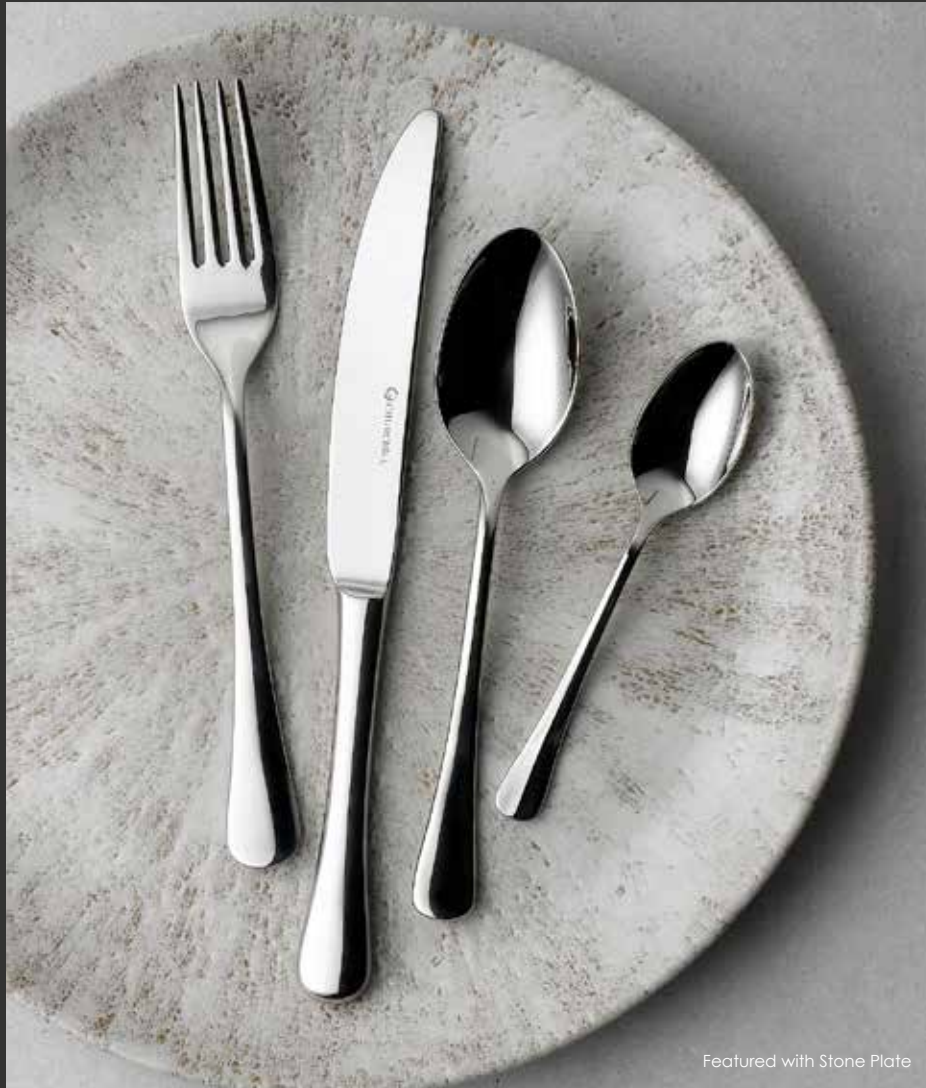

CHURCHILL

Tanner

Soft and simplistic Tanner cutlery shapes are stylish and ergonomically designed for comfort when holding. The contemporary and versatile design is ideal for both casual or premium dining, enhancing the dining experience and complementing the Churchill ceramics portfolio.

Featured with Stone Plate