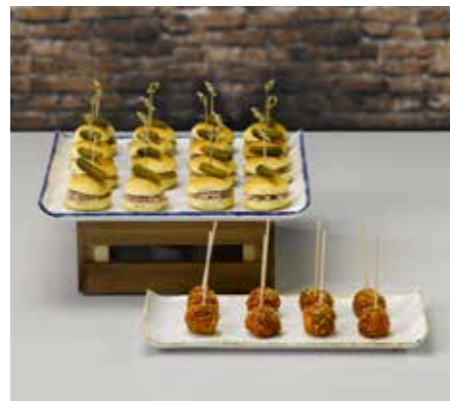

Sleek and Contemporary Displays

Sleek and contemporary displays with Studio Prints Homespun Charcoal Black and Granite melamine are the perfect contemporary solution for corporate catering or events catering. Hand decorated Stonecast and natural Buffetscape wood create the perfect rustic platform to showcase fresh food and quality ingredients.