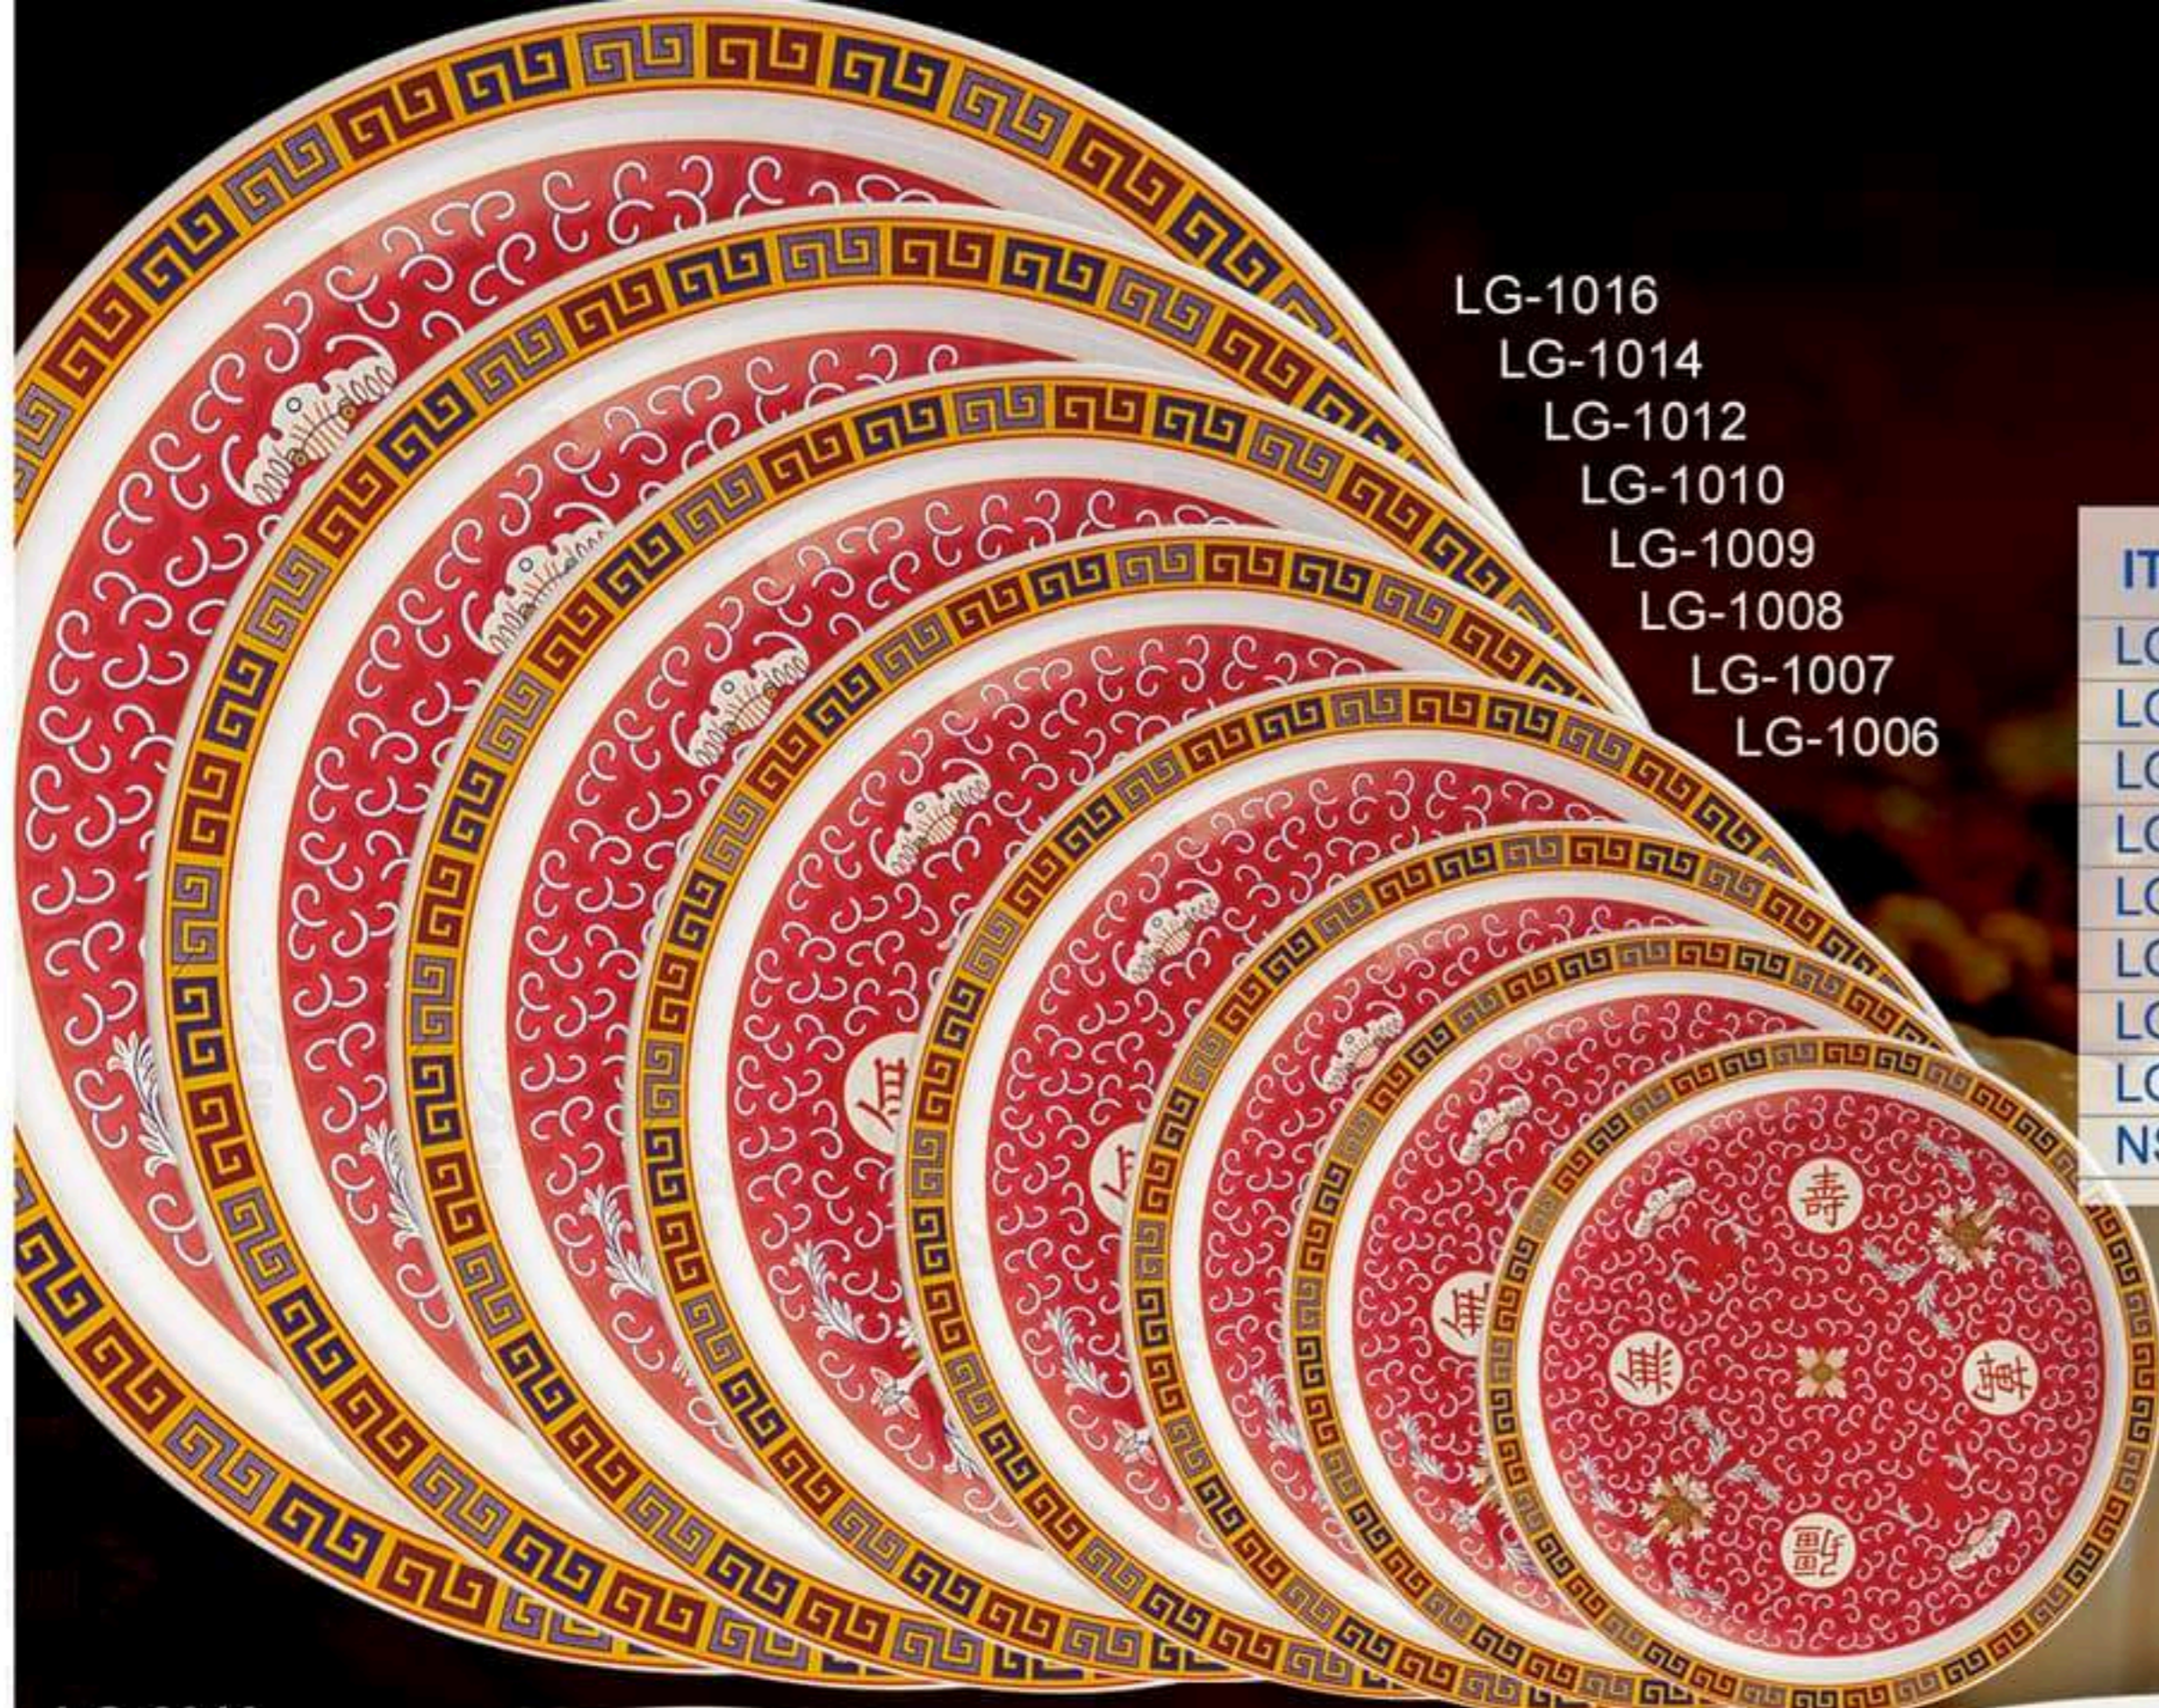

LG-1016
LG-1014
LG-1012
LG-1010
LG-1009
LG-1008
LG-1007
LG-1006

ITEM #	DESCRIPTION	PACK DZ	WEIGHT LBS	CUB. FT.
LG-1101	2 1/2" SAUCE DISH	6	8.00	0.25
LG-1028	2 3/4" SAUCE DISH	4	4.00	0.10
LG-1102	DOUBLE SAUCE DISH	6	8.00	0.25
LG-1003	4" SAUCE DISH	4	4.00	0.10
LG-7003	5 1/2" SPOON (SMALL)	10	5.00	0.25
LG-7005	SCOOP	6	23.00	0.80
LG-7008	RICE SCOOP	6	14.50	0.85
LG-9152	TEA CUP	4	3.00	0.40
NS-7003W	5 1/2" SOUP SPOON	10	5.00	0.25

LONGEVITY CHINESE STYLE