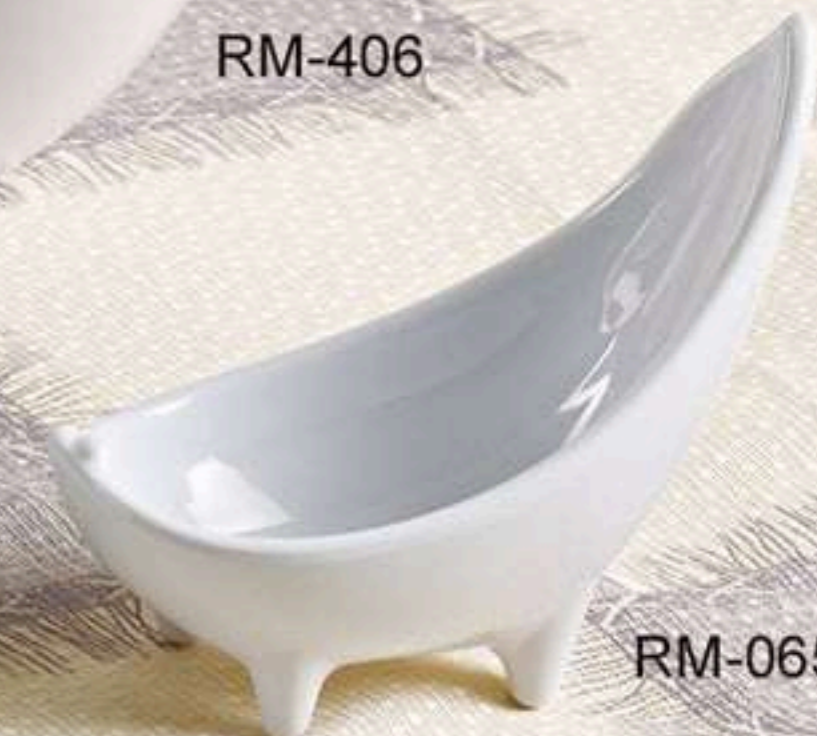

ROME-1

RM-406

ITEM #	DESCRIPTION	PACK DZ	WEIGHT LBS	CUB. FT.
RM-312	12 1/2" X 3 3/4" BOAT PLATE	4	35.16	1.16
RM-406	6" X 2 3/4"H SALAD BOWL 16 OZ, QUATREFOIL SHAPE	4	24.75	0.98
RM-503	3 1/4" SQUARE BOWL 3.5 OZ	6	11.94	0.27
RM-506	6 1/4" SALAD BOWL 12 OZ	4	17.96	0.97
RM-507	7 1/4" SALAD BOWL 16 OZ	4	22.45	1.12
RM-0012	12" CAKE STAND 4 1/8" HIGH	6 PCS	12.13	1.06
RM-065	6" SAUCE DISH 3 OZ	6	17.60	0.76

ITEM #	DESCRIPTION	PACK DZ	WEIGHT LBS	CUB. FT.
RM-9002	CONDIMENT BOWL SET - 3 PCS 4" BOWL, 3 PCS SPOON, 1PC 16" SAUCER	12 SETS	19.67	2.13
RM-4312	12" X 8 1/2" DEEP DISPLAY PLATE	1	20.63	1.98
RM-4106	6" X 3"H SQUARE BOWL 26 OZ	2	16.94	0.56
RM-4107	7 1/2" X 3 1/2"H SQUARE BOWL 2 QT	2	25.94	0.66
RM-4109	10" X 4"H SQUARE BOWL 4 QT	1	24.19	0.72
RM-4112	12" X 5"H SQUARE BOWL 8 QT	6 PCS	22.00	1.31